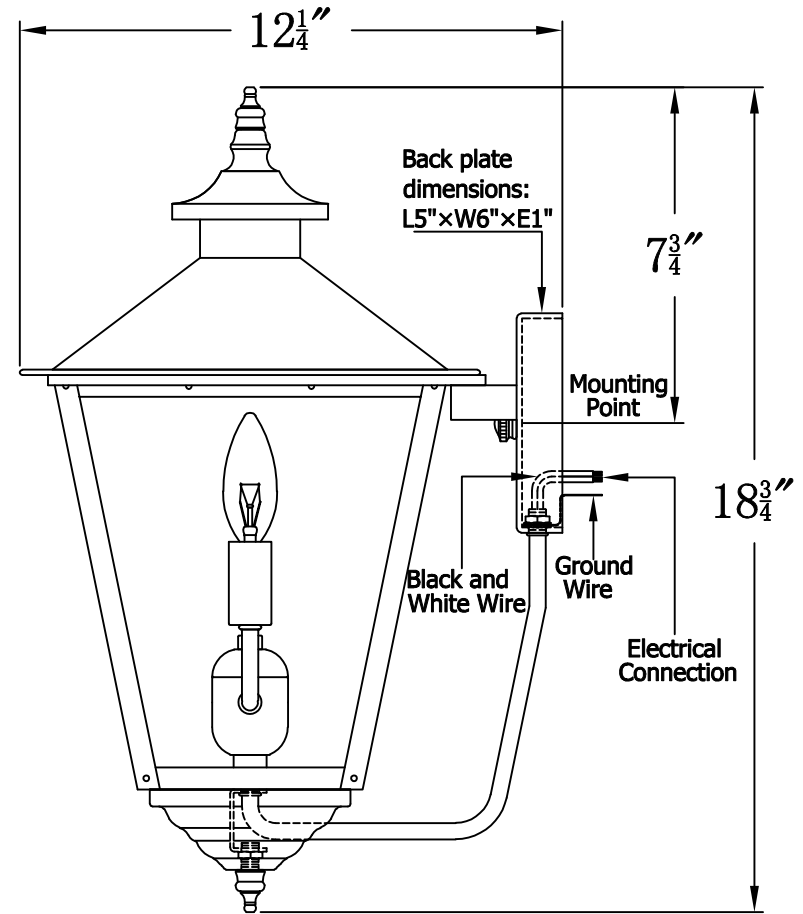

CONCEPTION STREET 41 Electric (CS-41E)  
Standard Wall Mount

The CopperSmith

Product Description	Drawing Description	9152 Hard Drive
Sockets:2-E12 Candelabra	REV:A/0	Foley Alabama 36536
Watts:2-60W	Date:7/24/2021	SKU Number:CS-41E
	Drawing by:Jason Huang	Product Name:Conception Street 41 Electric