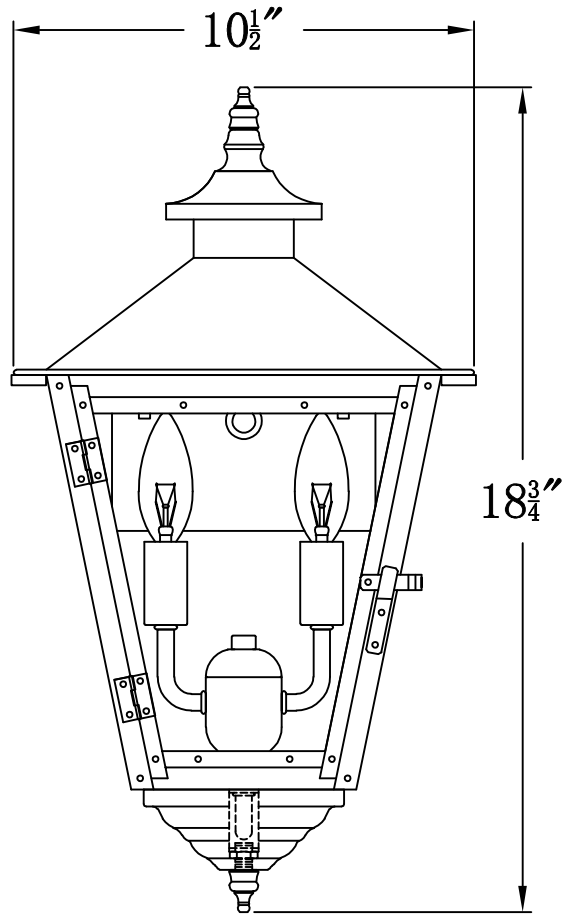

CONCEPTION STREET 41 Electric (CS-41E)  
Standard Wall Mount

The CopperSmith

Product Description	Drawing Description	9152 Hard Drive
Sockets:2-E12 Candelabra	REV:A/0	Foley Alabama 36536
Watts:2-60W	Date:7/24/2021	SKU Number:CS-41E
	Drawing by:Jason Huang	Product Name:Conception Street 41 Electric