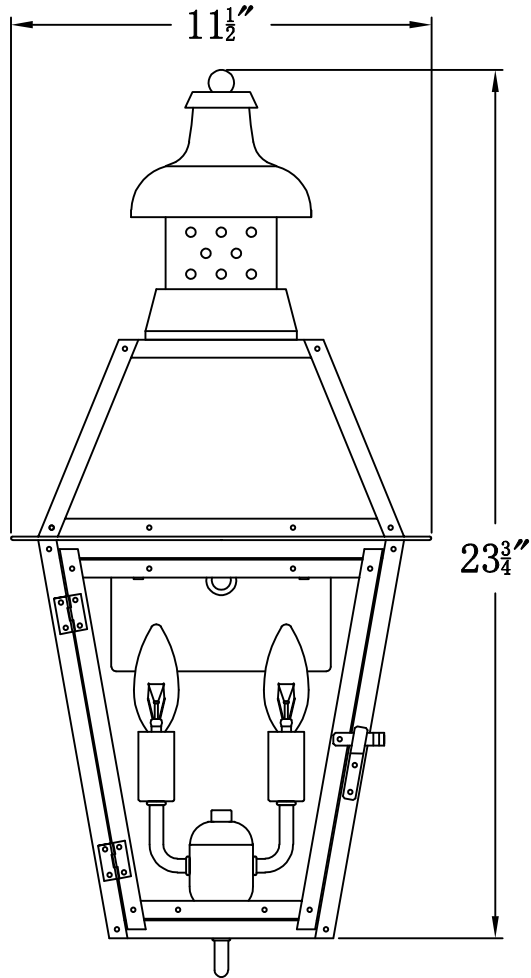

PEBBLE HILL 20 Electric (PH-20E)
Standard Wall Mount

The CopperSmith

Product Description	Drawing Description	9152 Hard Drive
Sockets:2-E12 Candelabra	REV:A/0	Foley Alabama 36536
Watts:2-60W	Date:08/16/2021	SKU Number:PH-20E
	Drawing by:Jason Huang	Product Name:Pebble Hill 20 Electric