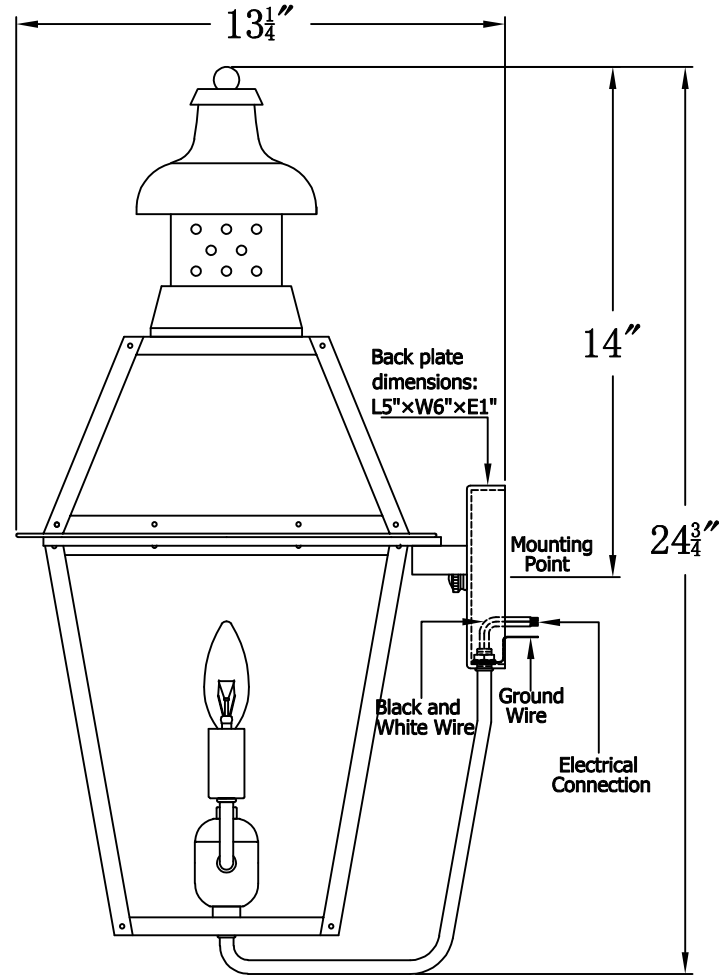

PEBBLE HILL 20 Electric (PH-20E)
Standard Wall Mount

The CopperSmith

Product Description	Drawing Description	9152 Hard Drive
Sockets:2-E12 Candelabra	REV:A/0	Foley Alabama 36536
Watts:2-60W	Date:08/16/2021	SKU Number:PH-20E
	Drawing by:Jason Huang	Product Name:Pebble Hill 20 Electric