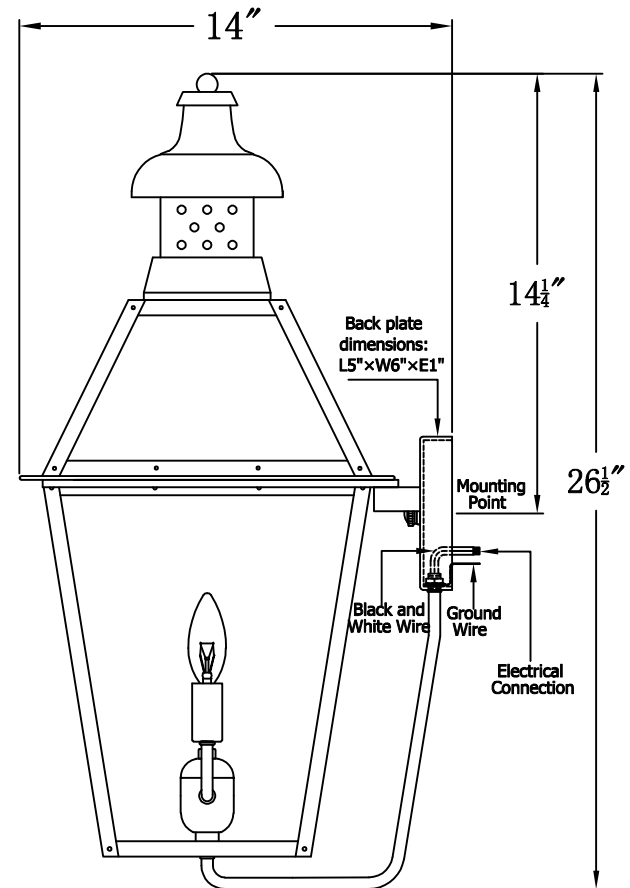

PEBBLE HILL 22 Electric (PH-22E)
Standard Wall Mount

The CopperSmith

Product Description	Drawing Description	9152 Hard Drive
Sockets:2-E12 Candelabra	REV:A/0	Foley Alabama 36536
Watts:2-60W	Date:08/19/2021	SKU Number:PH-22E
	Drawing by:Jason Huang	Product Name:Pebble Hill 22 Electric