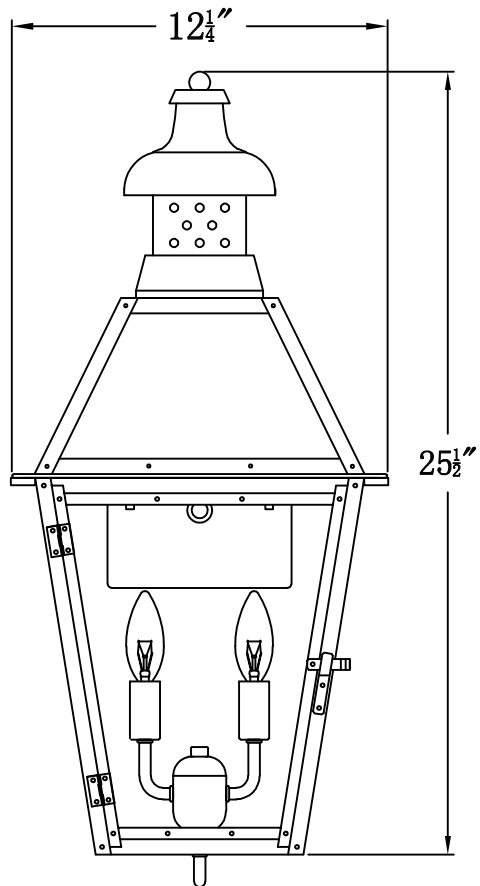

PEBBLE HILL 22 Electric (PH-22E)
Standard Wall Mount

The CopperSmith

Product Description	Drawing Description	9152 Hard Drive
Sockets:2-E12 Candelabra	REV:A/0	Foley Alabama 36536
Watts:2-60W	Date:08/19/2021	SKU Number:PH-22E
	Drawing by:Jason Huang	Product Name:Pebble Hill 22 Electric