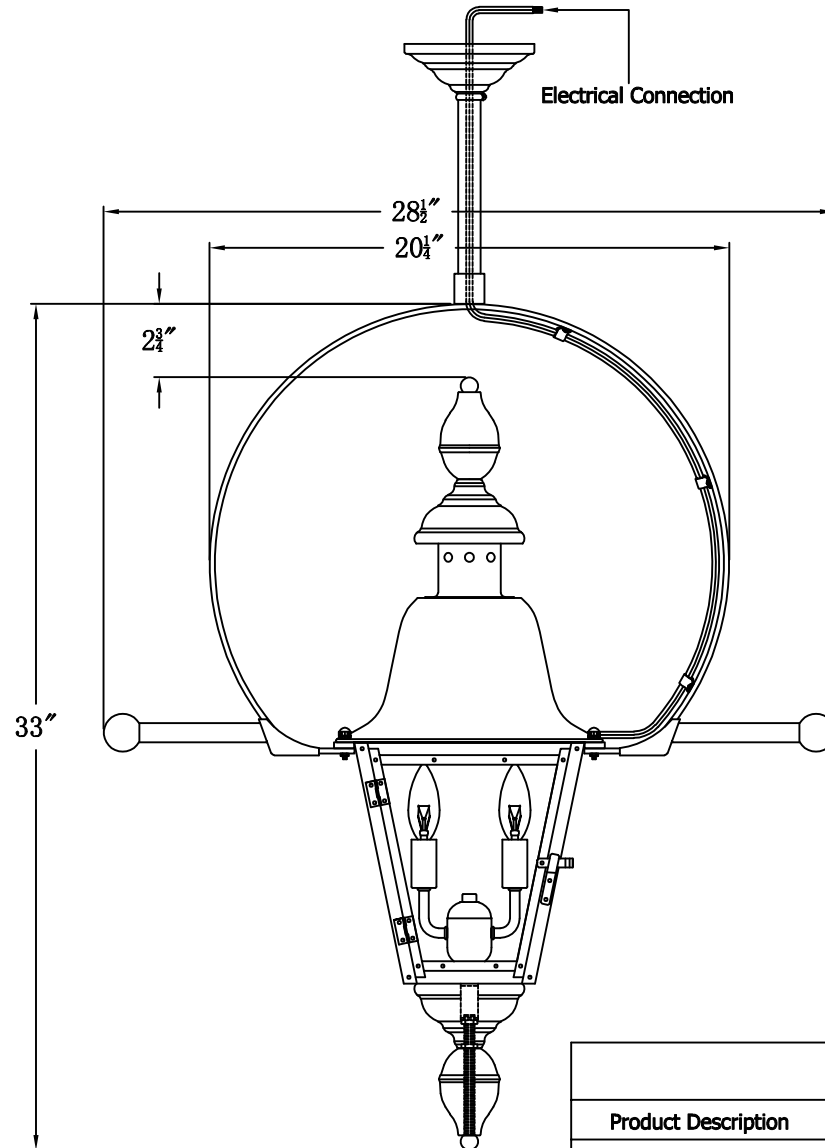

# BELMONT 30 Electric With Classic Yoke And Ladder Rests(BM-30E CY8/LR)

## The CopperSmith

|                          |                        |                                  |
|--------------------------|------------------------|----------------------------------|
| Product Description      | Drawing Description    | 9152 Hard Drive                  |
| Sockets:2-E12 Candelabra | REV:A/0                | Foley Alabama 36536              |
| Watts:2-60W              | Date:12/27/2021        | SKU Number:BM-30E                |
|                          | Drawing by:Jason Huang | Product Name:Belmont 30 Electric |