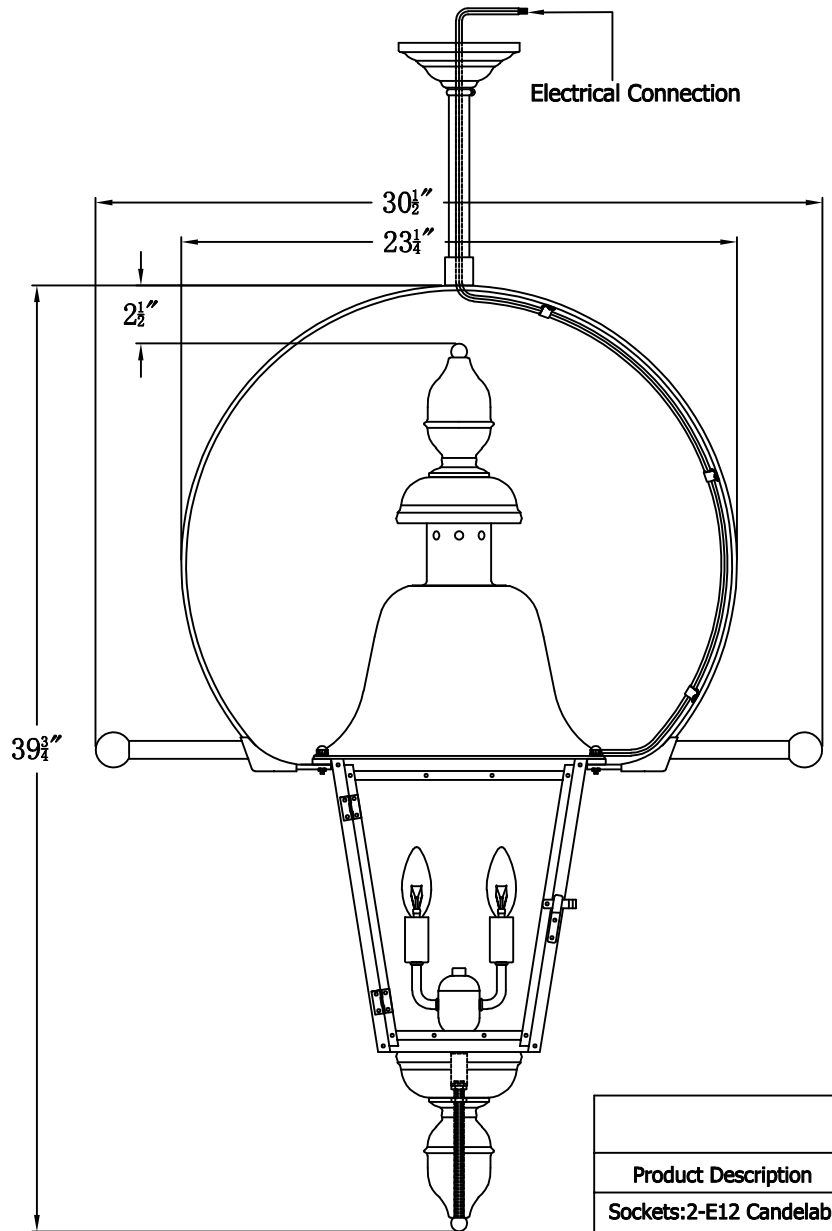

**BELMONT 35 Electric With Classic Yoke  
And Ladder Rests(BM-35E CY12/LR)**

**The CopperSmith**

Product Description	Drawing Description	9152 Hard Drive
Sockets:2-E12 Candelabra	REV:A/0	Foley Alabama 36536
Watts:2-60W	Date:12/29/2021	SKU Number:BM-35E
	Drawing by:Jason Huang	Product Name:Belmont 35 Electric