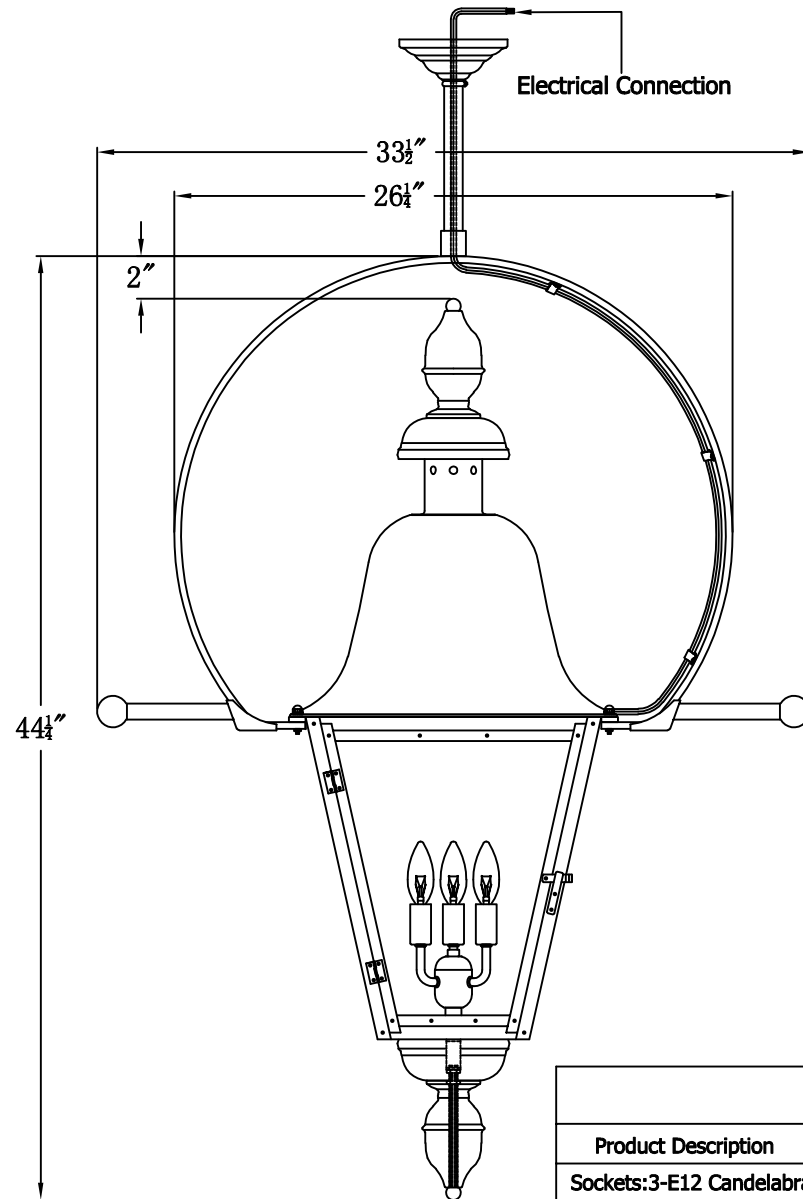

BELMONT 40 Electric With Classic Yoke And Ladder Rests(BM-40E CY15/LR)

The CopperSmith

Product Description		Drawing Description	9152 Hard Drive
Sockets:3-E12 Candelabra		REV:A/0	Foley Alabama 36536
Watts:3-60W		Date:12/31/2021	SKU Number:BM-40E
		Drawing by:Jason Huang	Product Name:Belmont 40 Electric