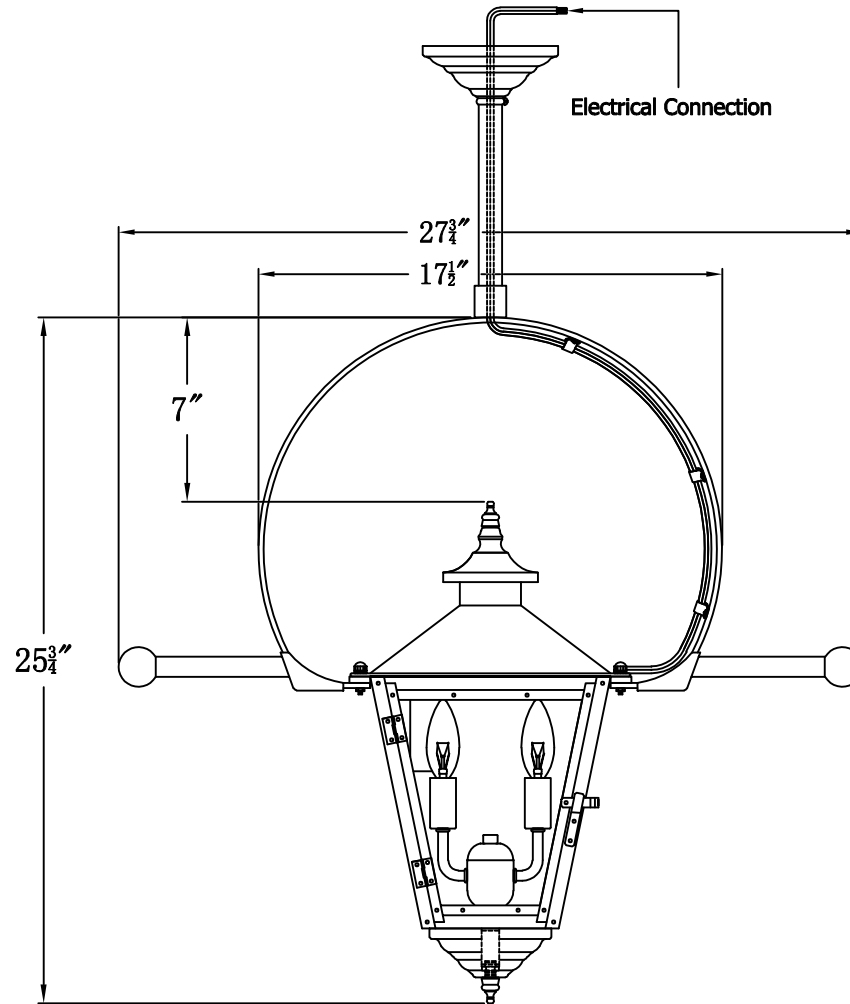

CONCEPTION STREET 41 Electric With Classic Yoke  
And Ladder Rests(CS-41E CY5/LR)

The CopperSmith

|                          |                        |  |
|--------------------------|------------------------|--|
| Product Description      | Drawing Description    | 9152 Hard Drive<br>Foley Alabama 36536     |
| Sockets:2-E12 Candelabra | REV:A/0                |  |
| Watts:2-60W              | Date:07/27/2021        | SKU Number:CS-41E                          |
|                          | Drawing by:Jason Huang | Product Name:Conception Street 41 Electric |