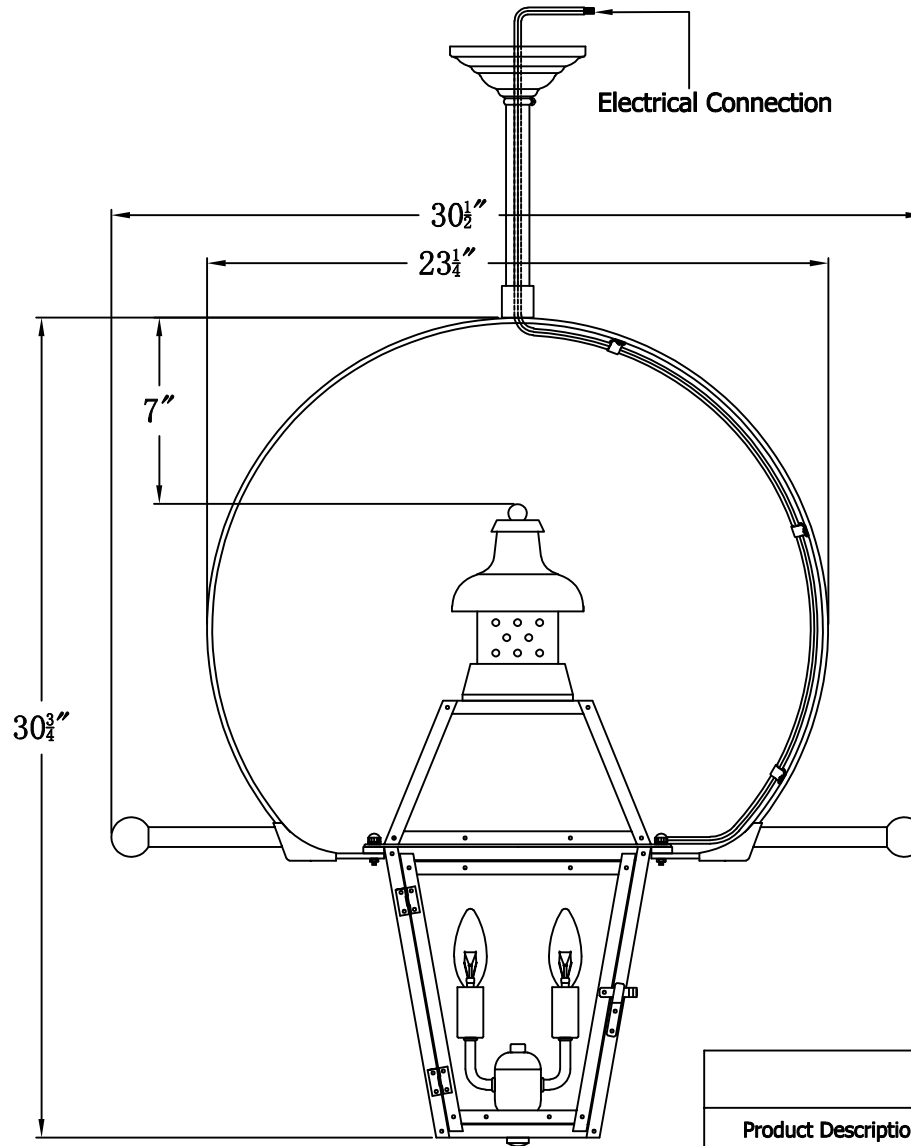

PEBBLE HILL 20 Electric With Classic Yoke  
And Ladder Rests(PH-20E CY12/LR)

The CopperSmith

Product Description	Drawing Description	<u>9152 Hard Drive</u> Foley Alabama 36536
Sockets:2-E12 Candelabra	REV:A/0	
Watts:2-60W	Date:08/17/2021	SKU Number:PH-20E
	Drawing by:Jason Huang	Product Name:Pebble Hill 20 Electric