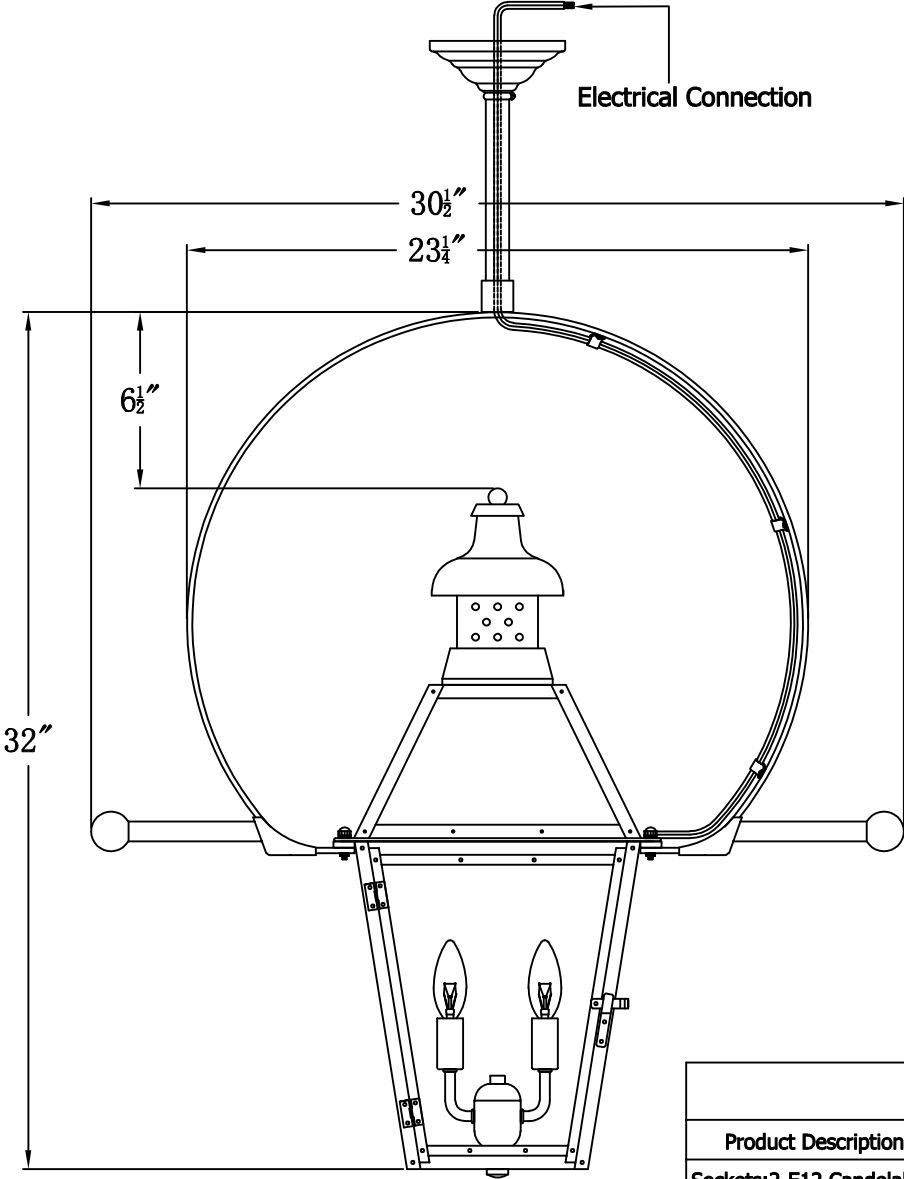

PEBBLE HILL 22 Electric With Classic Yoke
And Ladder Rests(PH-22E CY12/LR)

The CopperSmith		
Product Description	Drawing Description	9152 Hard Drive Foley Alabama 36536
Sockets:2-E12 Candelabra	REV:A/0	SKU Number:PH-22E
Watts:2-60W	Date:08/20/2021	Product Name:Pebble Hill 22 Electric
	Drawing by:Jason Huang	