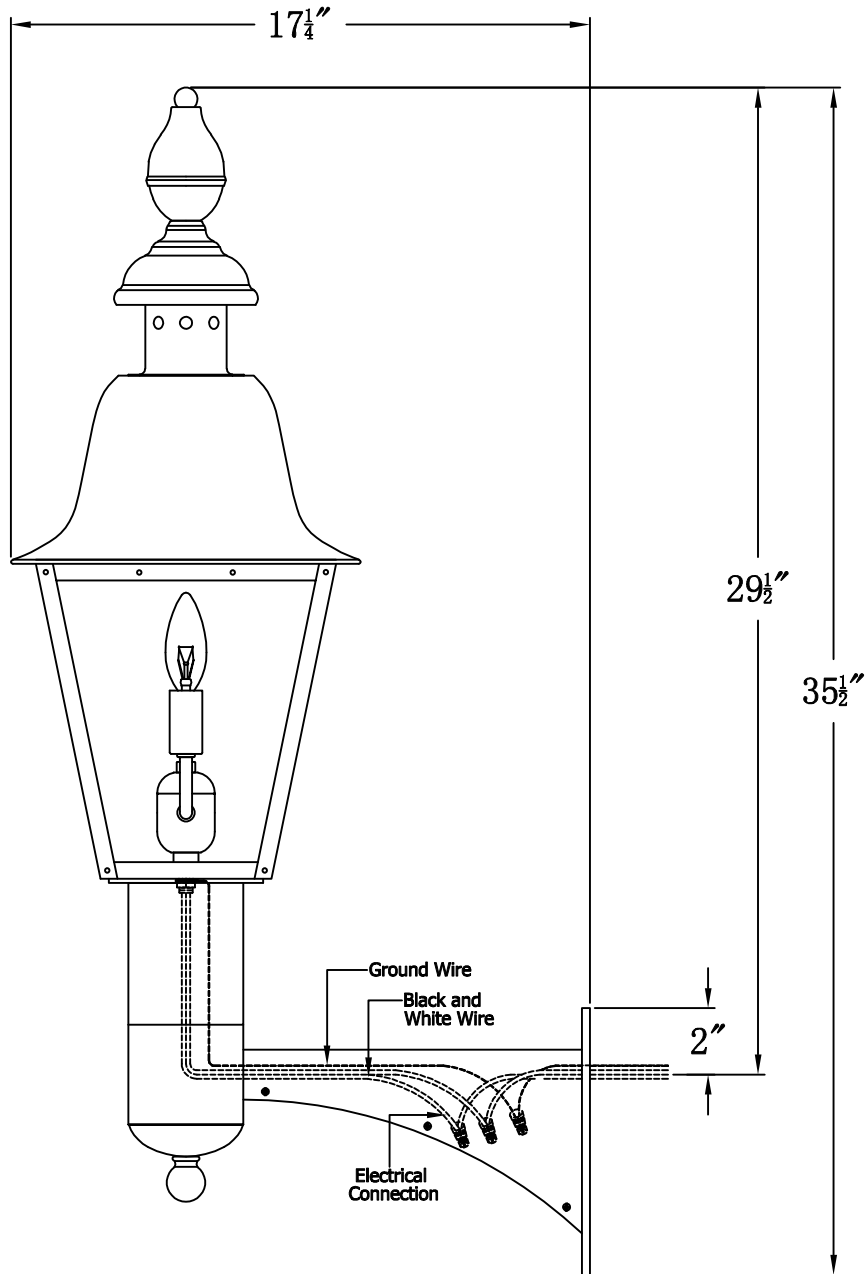

**BELMONT 30 Electric With Grand Harbor Extension Bracket  
(BM-30E GH1)**

**The CopperSmith**

Product Description		Drawing Description	<u>9152 Hard Drive</u> Foley Alabama 36536
Sockets:2-E12 Candelabra		REV:A/0	
Watts:2-60W		Date:12/27/2021	SKU Number:BM-30E
		Drawing by:Jason Huang	Product Name:Belmont 30 Electric