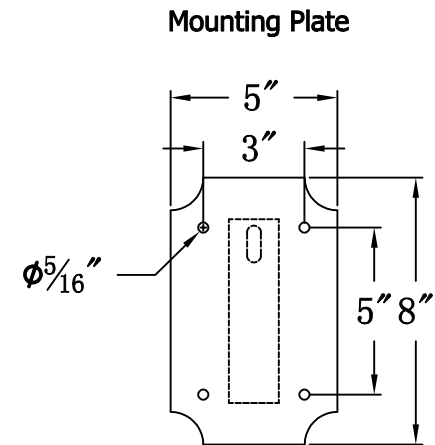

**BELMONT 30 Electric With Grand Harbor Extension Bracket  
(BM-30E GH1)**

**The CopperSmith**

Product Description		Drawing Description	<u>9152 Hard Drive</u> Foley Alabama 36536
Sockets:2-E12 Candelabra		REV:A/0	
Watts:2-60W		Date:12/27/2021	SKU Number:BM-30E
		Drawing by:Jason Huang	Product Name:Belmont 30 Electric