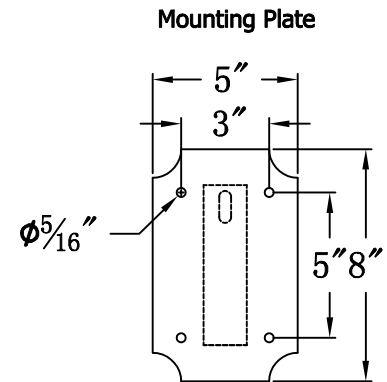

**BELMONT 35 Electric With Grand Harbor Extension Bracket
(BM-35E GH1)**

The CopperSmith

Product Description		Drawing Description	<u>9152 Hard Drive</u>
Sockets:2-E12 Candelabra		REV:A/0	Foley Alabama 36536
Watts:2-60W		Date:12/29/2021	SKU Number:BM-35E
		Drawing by:Jason Huang	Product Name:Belmont 35 Electric