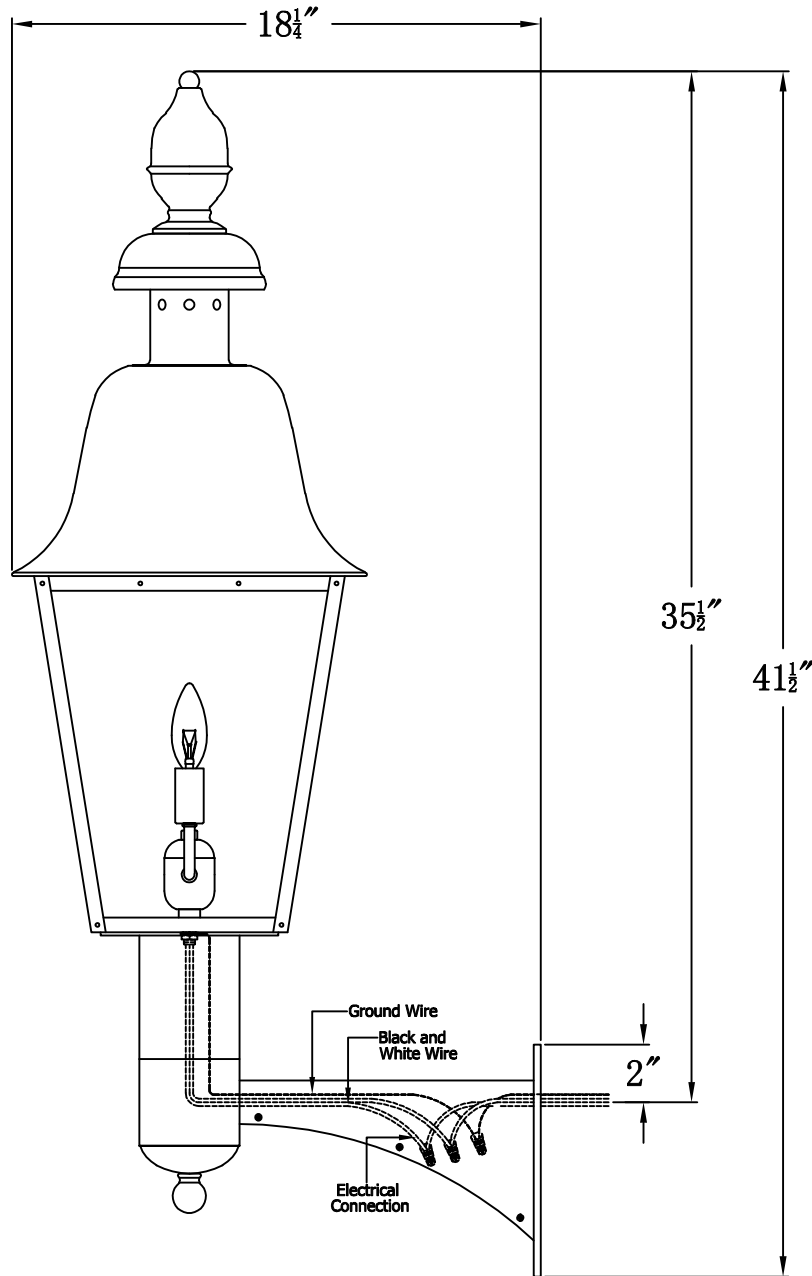

**BELMONT 35 Electric With Grand Harbor Extension Bracket
(BM-35E GH1)**

The CopperSmith

Product Description		Drawing Description	<u>9152 Hard Drive</u>
Sockets:2-E12 Candelabra		REV:A/0	Foley Alabama 36536
Watts:2-60W		Date:12/29/2021	SKU Number:BM-35E
		Drawing by:Jason Huang	Product Name:Belmont 35 Electric