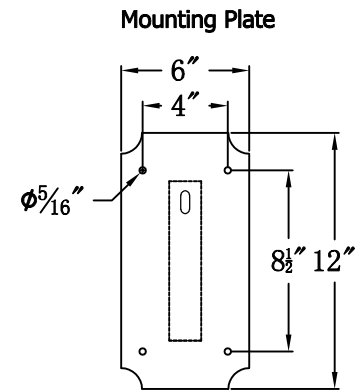

BELMONT 40 Electric With Grand Harbor Extension Bracket (BM-40E GH2)

The CopperSmith

| | | | |
|--------------------------|--|------------------------|----------------------------------|
| Product Description | | Drawing Description | 9152 Hard Drive |
| Sockets:3-E12 Candelabra | | REV:A/0 | Foley Alabama 36536 |
| Watts:3-60W | | Date:12/31/2021 | SKU Number:BM-40E |
| | | Drawing by:Jason Huang | Product Name:Belmont 40 Electric |