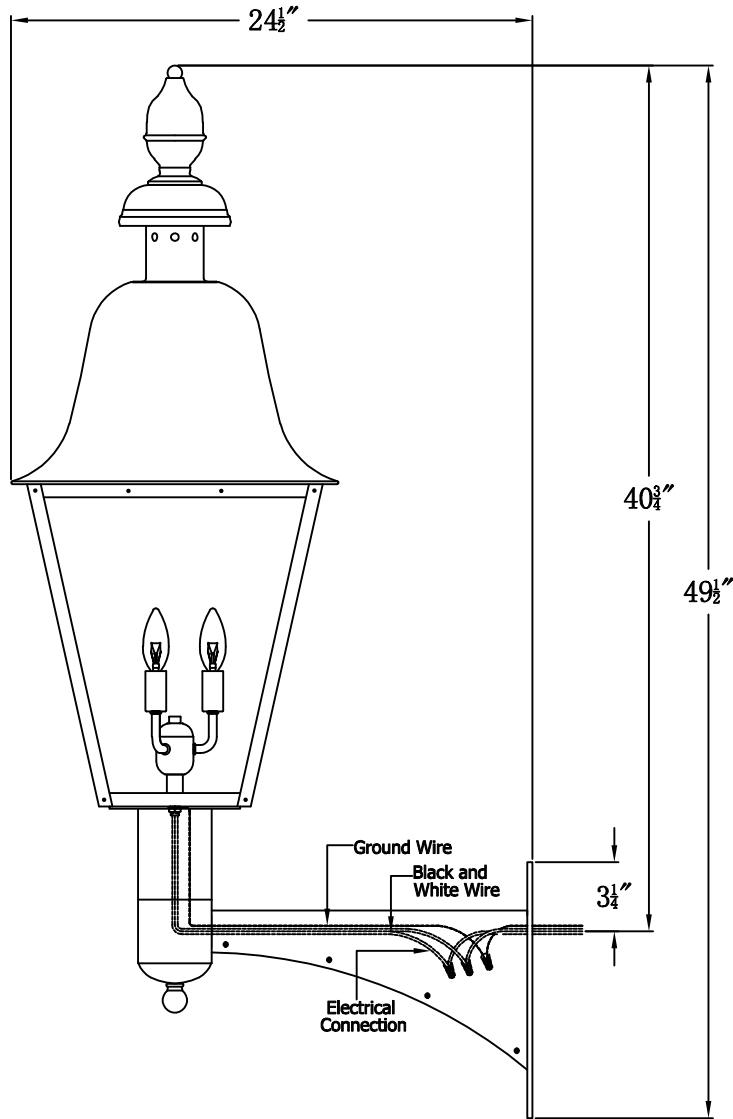

BELMONT 40 Electric With Grand Harbor Extension Bracket (BM-40E GH2)

The CopperSmith

| | | | |
|--------------------------|--|------------------------|----------------------------------|
| Product Description | | Drawing Description | 9152 Hard Drive |
| Sockets:3-E12 Candelabra | | REV:A/0 | Foley Alabama 36536 |
| Watts:3-60W | | Date:12/31/2021 | SKU Number:BM-40E |
| | | Drawing by:Jason Huang | Product Name:Belmont 40 Electric |