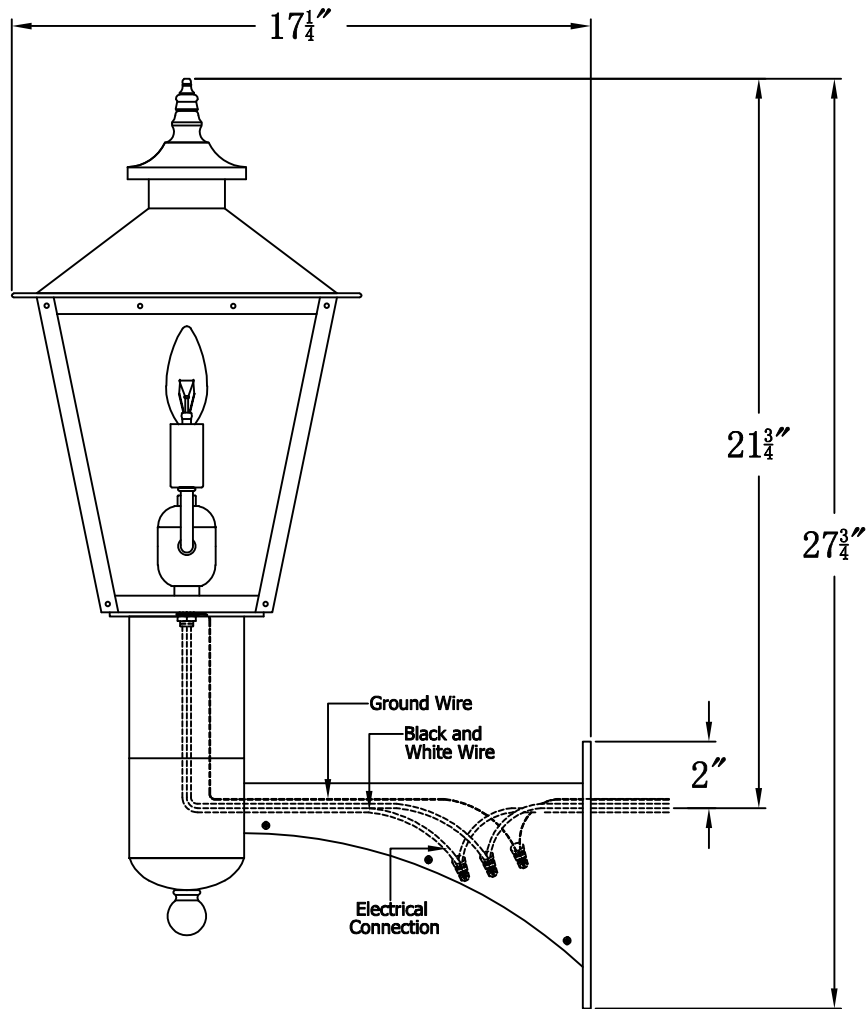

CONCEPTION STREET 41 Electric With Grand Harbor Extension Bracket
(CS-41E GH1)

The CopperSmith

Product Description	Drawing Description	9152 Hard Drive Foley Alabama 36536
Sockets:2-E12 Candelabra	REV:A/0	
Watts:2-60W	Date:07/27/2021	SKU Number:CS-41E
	Drawing by:Jason Huang	Product Name:Conception Street 41 Electric