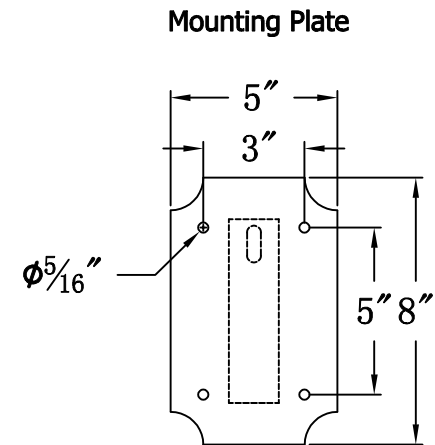

CONCEPTION STREET 41 Electric With Grand Harbor Extension Bracket
(CS-41E GH1)

The CopperSmith

Product Description	Drawing Description	9152 Hard Drive Foley Alabama 36536
Sockets:2-E12 Candelabra	REV:A/0	
Watts:2-60W	Date:07/27/2021	SKU Number:CS-41E
	Drawing by:Jason Huang	Product Name:Conception Street 41 Electric