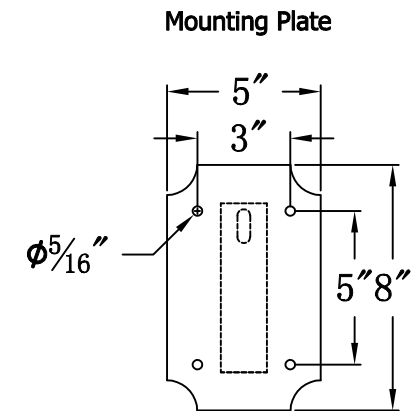

**PEBBLE HILL 20 Electric With Grand Harbor Extension Bracket
(PH-20E GH1)**

The CopperSmith

Product Description		9152 Hard Drive
Sockets:2-E12 Candelabra		Foley Alabama 36536
Watts:2-60W	Date:08/17/2021	SKU Number:PH-20E
	Drawing by:Jason Huang	Product Name:Pebble Hill 20 Electric