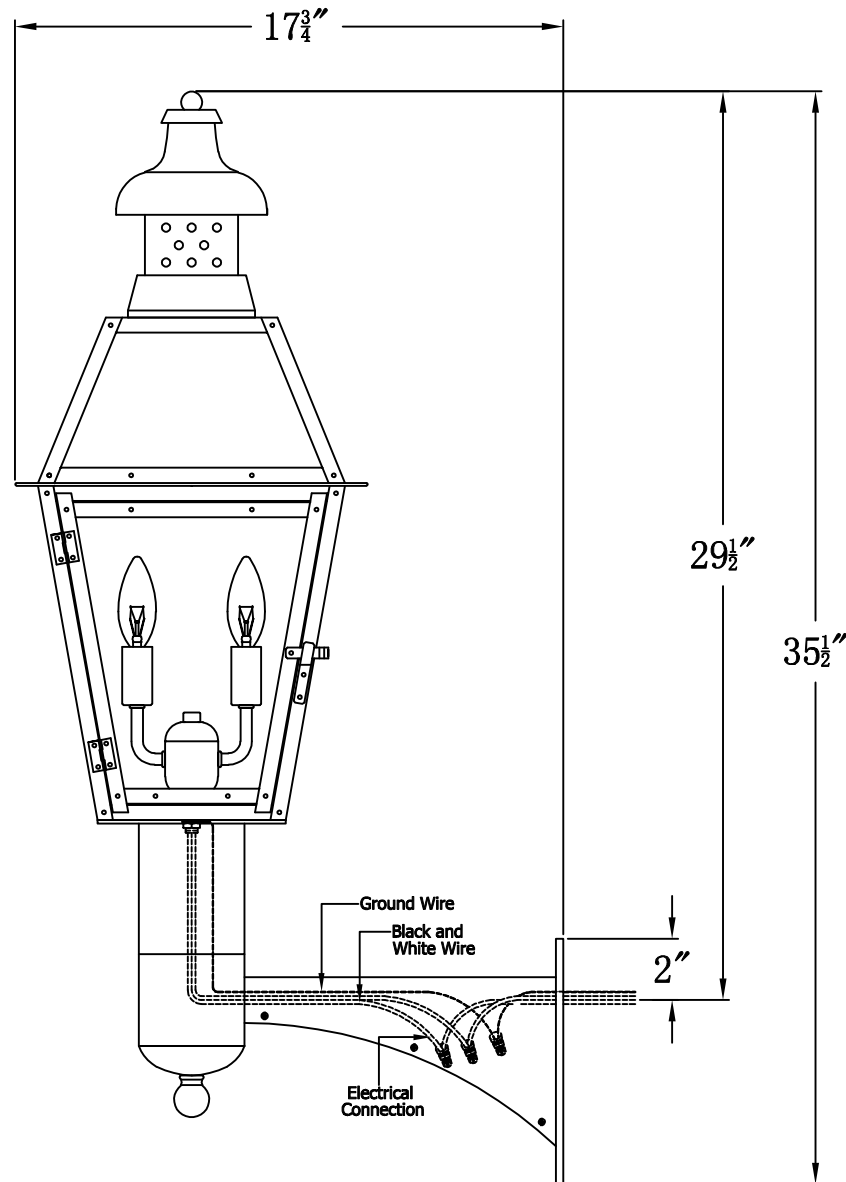

**PEBBLE HILL 20 Electric With Grand Harbor Extension Bracket
(PH-20E GH1)**

The CopperSmith

Product Description		9152 Hard Drive
Sockets:2-E12 Candelabra		Foley Alabama 36536
Watts:2-60W	Date:08/17/2021	SKU Number:PH-20E
	Drawing by:Jason Huang	Product Name:Pebble Hill 20 Electric