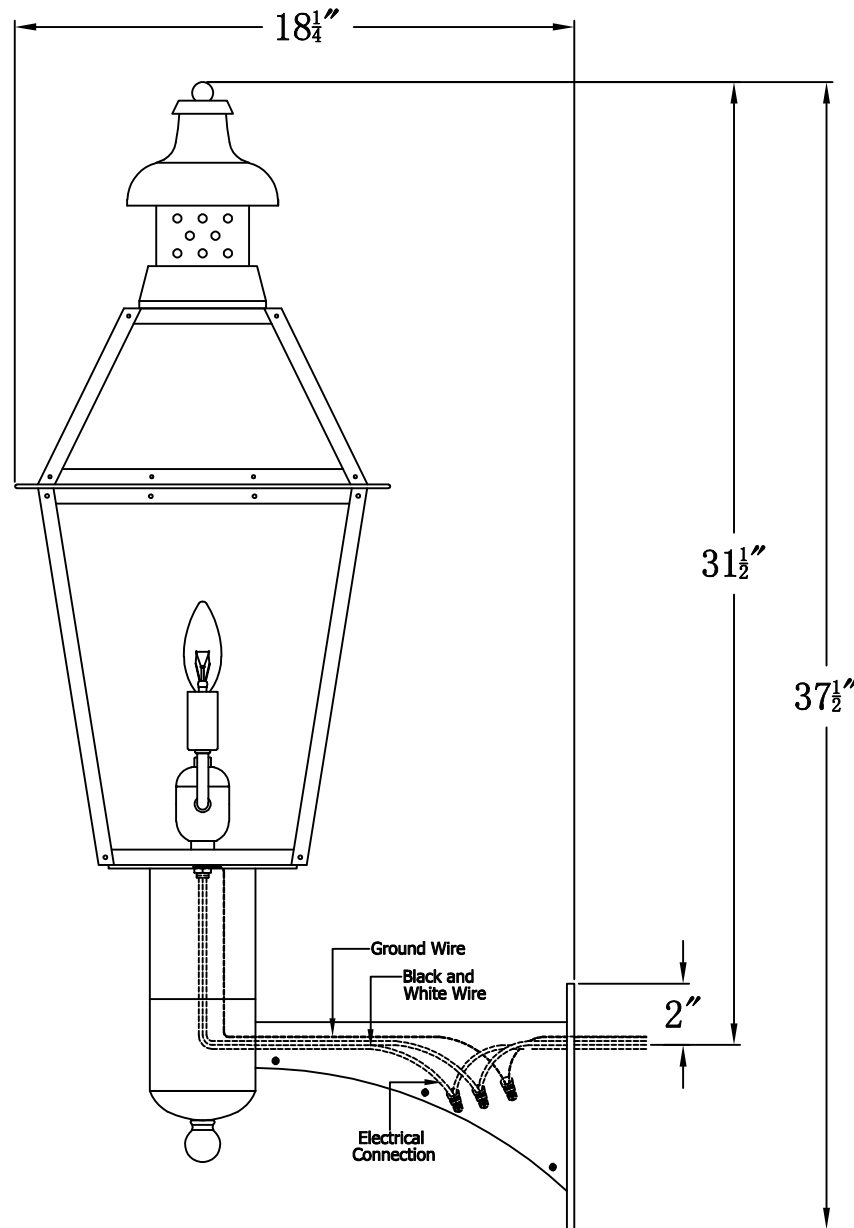

PEBBLE HILL 22 Electric With Grand Harbor Extension Bracket
(PH-22E GH1)

The CopperSmith

		9152 Hard Drive
Product Description	Drawing Description	Foley Alabama 36536
Sockets:2-E12 Candelabra	REV:A/0	
Watts:2-60W	Date:08/20/2021	SKU Number:PH-22E
	Drawing by:Jason Huang	Product Name:Pebble Hill 22 Electric