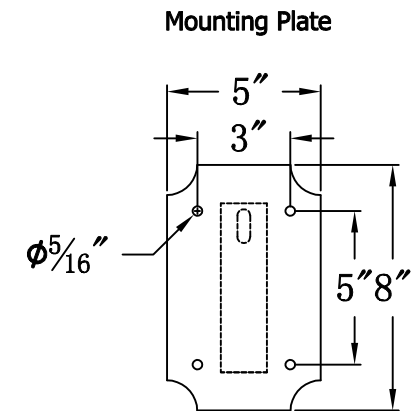

PEBBLE HILL 22 Electric With Grand Harbor Extension Bracket
(PH-22E GH1)

The CopperSmith

		9152 Hard Drive
Product Description	Drawing Description	Foley Alabama 36536
Sockets:2-E12 Candelabra	REV:A/0	
Watts:2-60W	Date:08/20/2021	SKU Number:PH-22E
	Drawing by:Jason Huang	Product Name:Pebble Hill 22 Electric