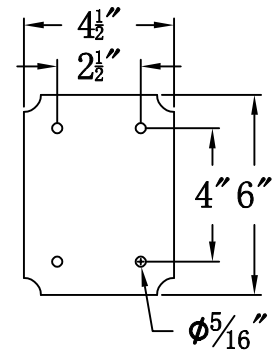

BELMONT 30 Electric With Gooseneck(BM-30E GNP1)

Front View of Mounting Plate

The CopperSmith

Product Description	Drawing Description	9152 Hard Drive Foley Alabama 36536
Sockets:2-E12 Candelabra	REV:A/0	
Watts:2-60W	Date:12/27/2021	SKU Number:BM-30E
	Drawing by:Jason Huang	Product Name:Belmont 30 Electric