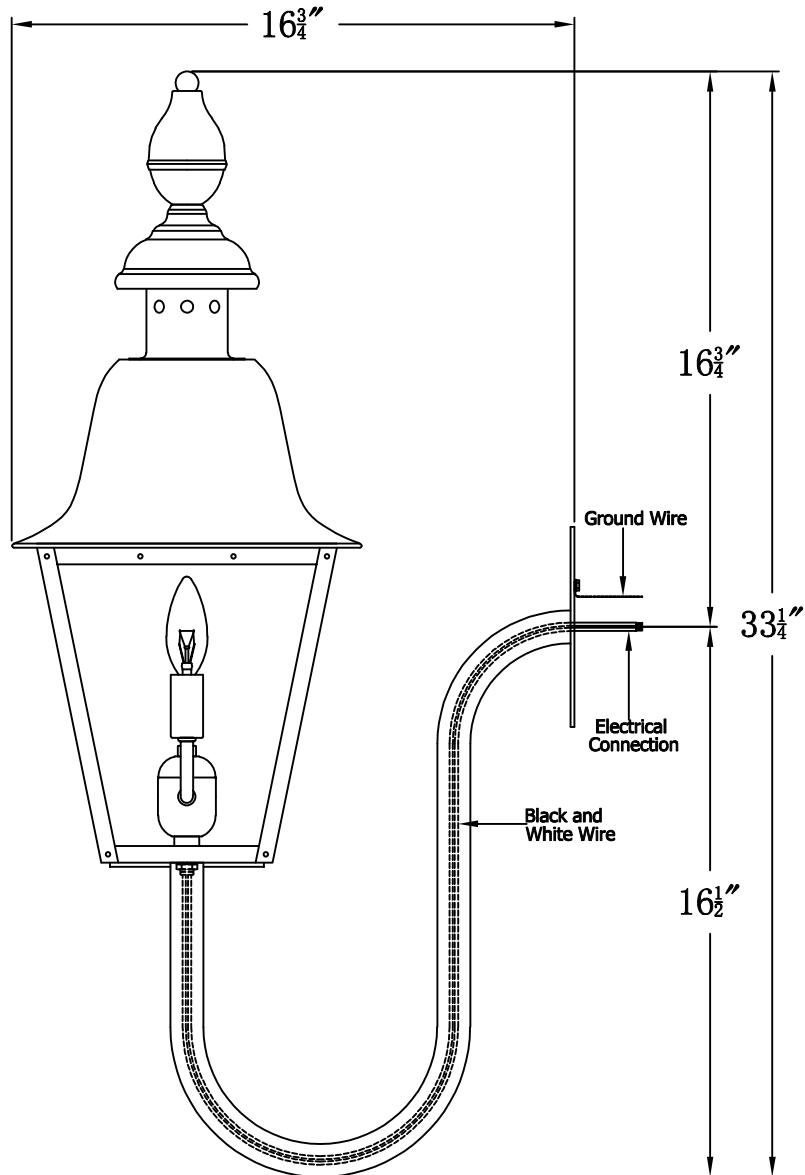

BELMONT 30 Electric With Gooseneck(BM-30E GNP1)

Front View of Mounting Plate

The CopperSmith

Product Description	Drawing Description	9152 Hard Drive Foley Alabama 36536
Sockets:2-E12 Candelabra	REV:A/0	
Watts:2-60W	Date:12/27/2021	SKU Number:BM-30E
	Drawing by:Jason Huang	Product Name:Belmont 30 Electric