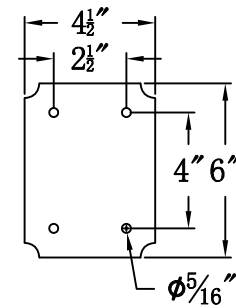

BELMONT 35 Electric With Gooseneck(BM-35E GNP2)

Front View of Mounting Plate

The CopperSmith

Product Description	Drawing Description	9152 Hard Drive Foley Alabama 36536
Sockets:2-E12 Candelabra	REV:A/0	
Watts:2-60W	Date:12/29/2021	SKU Number:BM-35E
	Drawing by:Jason Huang	Product Name:Belmont 35 Electric