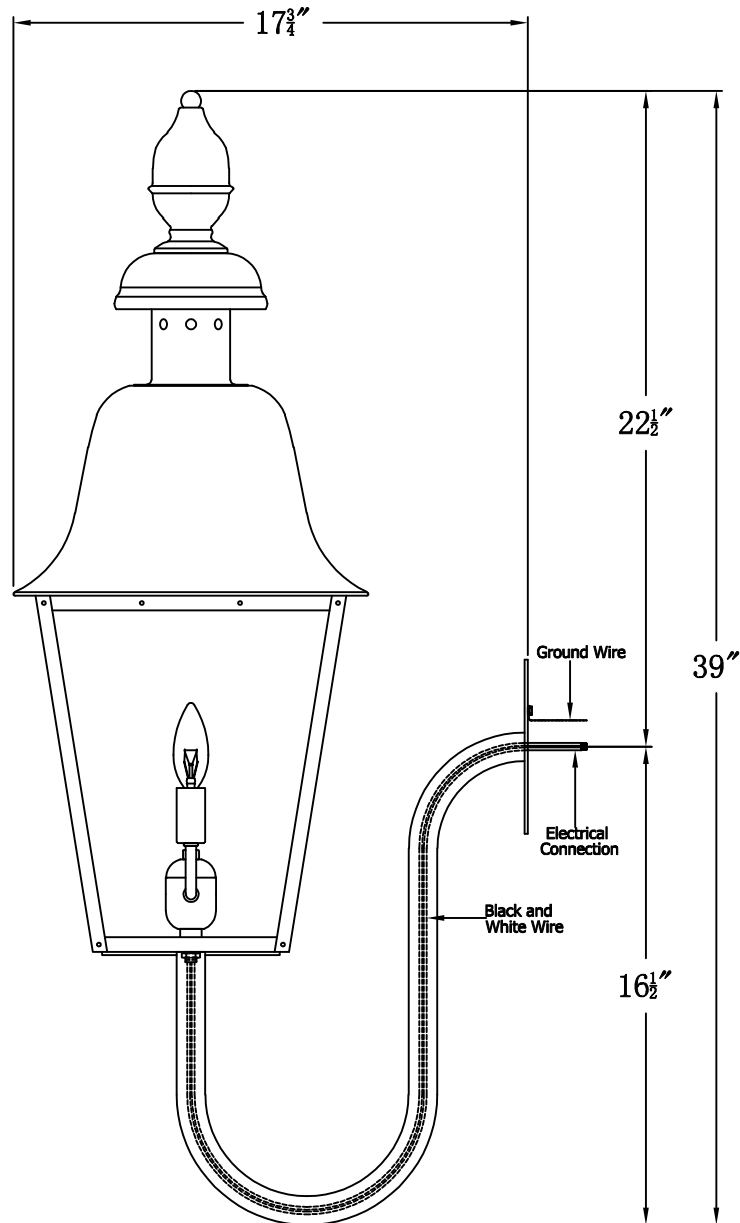

BELMONT 35 Electric With Gooseneck(BM-35E GNP2)

Front View of Mounting Plate

The CopperSmith

Product Description	Drawing Description	9152 Hard Drive Foley Alabama 36536
Sockets:2-E12 Candelabra	REV:A/0	
Watts:2-60W	Date:12/29/2021	SKU Number:BM-35E
	Drawing by:Jason Huang	Product Name:Belmont 35 Electric