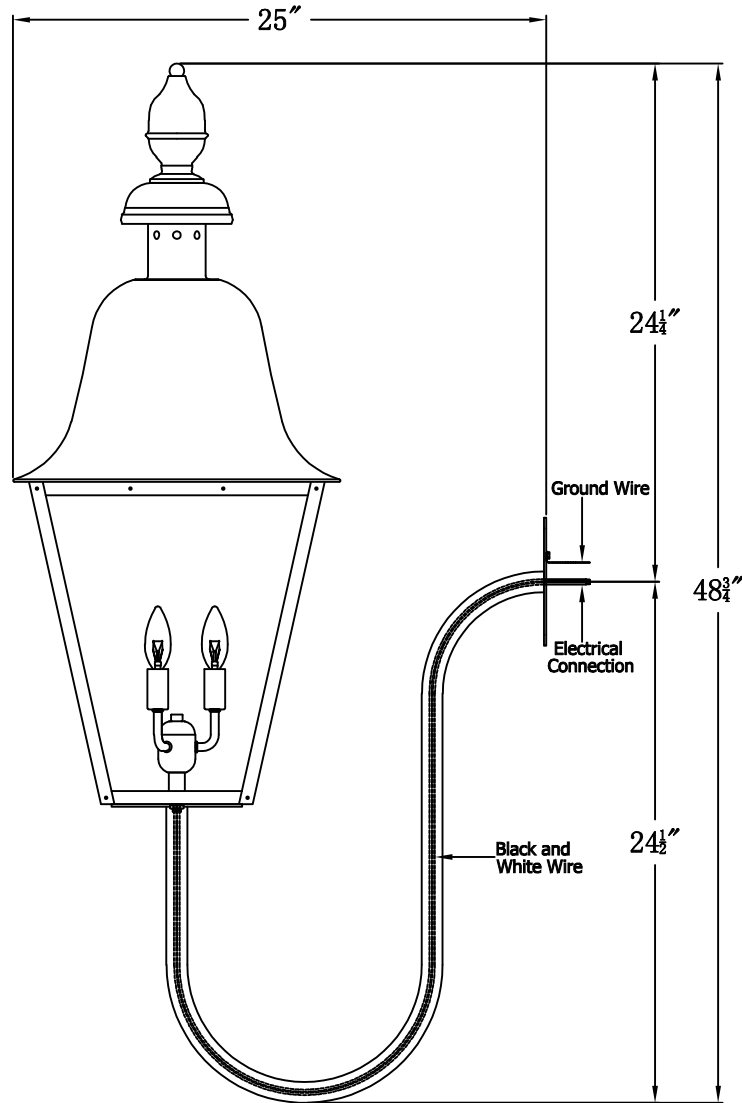

BELMONT 40 Electric With Gooseneck(BM-40E GNP6)

Front View of Mounting Plate

The CopperSmith

Product Description	Drawing Description	9152 Hard Drive
Sockets:3-E12 Candelabra	REV:A/0	Foley Alabama 36536
Watts:3-60W	Date:12/31/2021	SKU Number:BM-40E
	Drawing by:Jason Huang	Product Name:Belmont 40 Electric