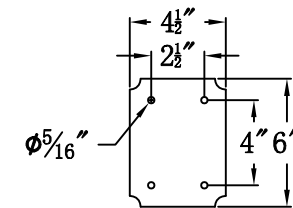

BELMONT 40 Electric With Gooseneck(BM-40E GNP6)

Front View of Mounting Plate

The CopperSmith

Product Description	Drawing Description	9152 Hard Drive
Sockets:3-E12 Candelabra	REV:A/0	Foley Alabama 36536
Watts:3-60W	Date:12/31/2021	SKU Number:BM-40E
	Drawing by:Jason Huang	Product Name:Belmont 40 Electric