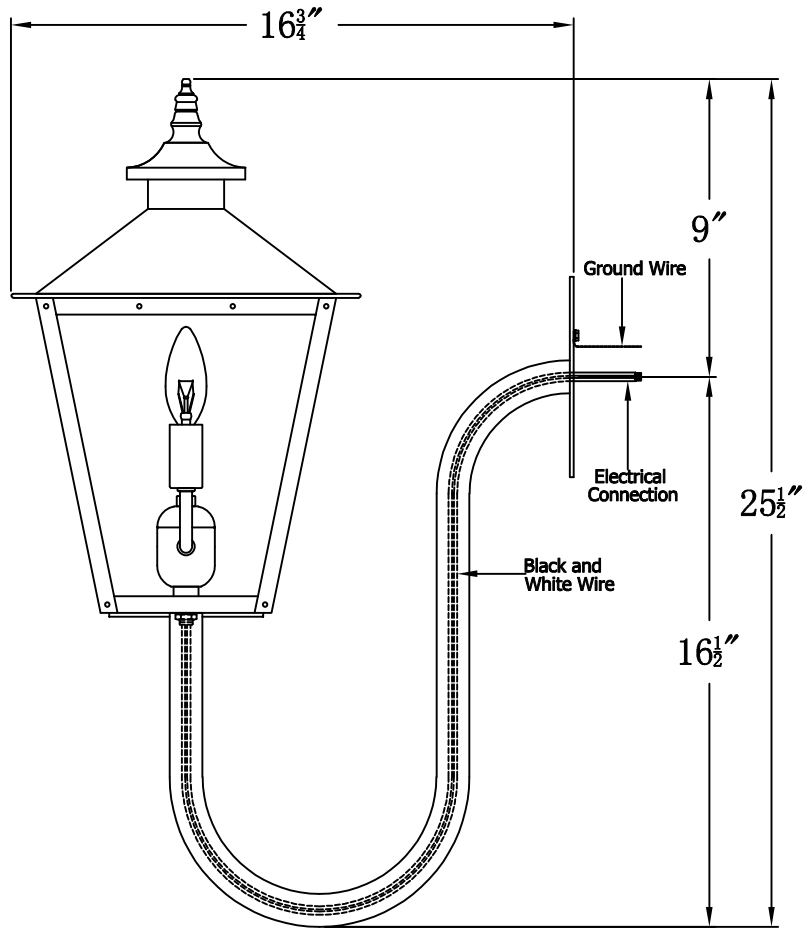

CONCEPTION STREET 41 Electric With Gooseneck(CS-41E GNP1)

Front View of Mounting Plate

The CopperSmith

Product Description	Drawing Description	9152 Hard Drive Foley Alabama 36536
Sockets:2-E12 Candelabra	REV:A/0	
Watts:2-60W	Date:07/27/2021	SKU Number:CS-41E
	Drawing by:Jason Huang	Product Name:Conception Street 41 Electric