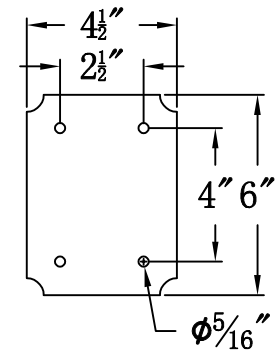

CONCEPTION STREET 41 Electric With Gooseneck(CS-41E GNP1)

Front View of Mounting Plate

The CopperSmith

Product Description	Drawing Description	9152 Hard Drive Foley Alabama 36536
Sockets:2-E12 Candelabra	REV:A/0	
Watts:2-60W	Date:07/27/2021	SKU Number:CS-41E
	Drawing by:Jason Huang	Product Name:Conception Street 41 Electric