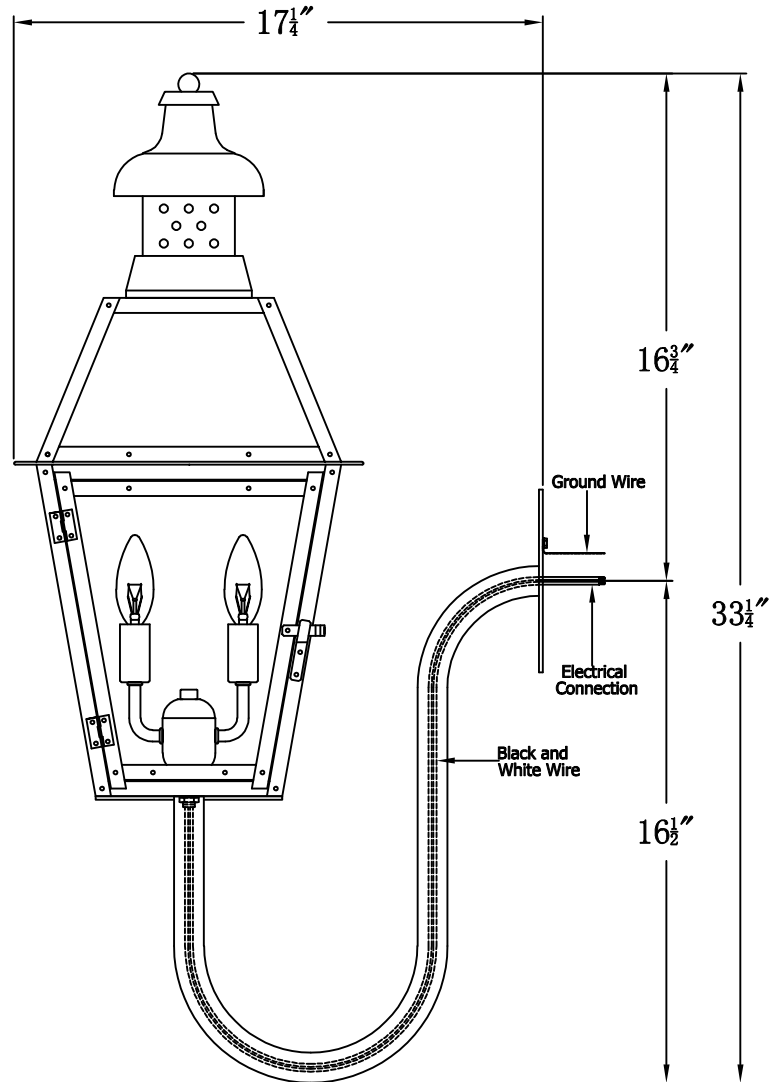

PEBBLE HILL 20 Electric With Gooseneck(PH-20E GNP2)

Front View of Mounting Plate

The CopperSmith

Product Description	Drawing Description	9152 Hard Drive
Sockets:2-E12 Candelabra	REV:A/0	Foley Alabama 36536
Watts:2-60W	Date:08/17/2021	SKU Number:PH-20E
	Drawing by:Jason Huang	Product Name:Pebble Hill 20 Electric