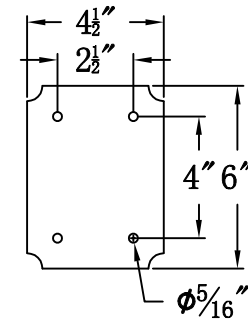

PEBBLE HILL 20 Electric With Gooseneck(PH-20E GNP2)

Front View of Mounting Plate

The CopperSmith

Product Description	Drawing Description	9152 Hard Drive
Sockets:2-E12 Candelabra	REV:A/0	Foley Alabama 36536
Watts:2-60W	Date:08/17/2021	SKU Number:PH-20E
	Drawing by:Jason Huang	Product Name:Pebble Hill 20 Electric