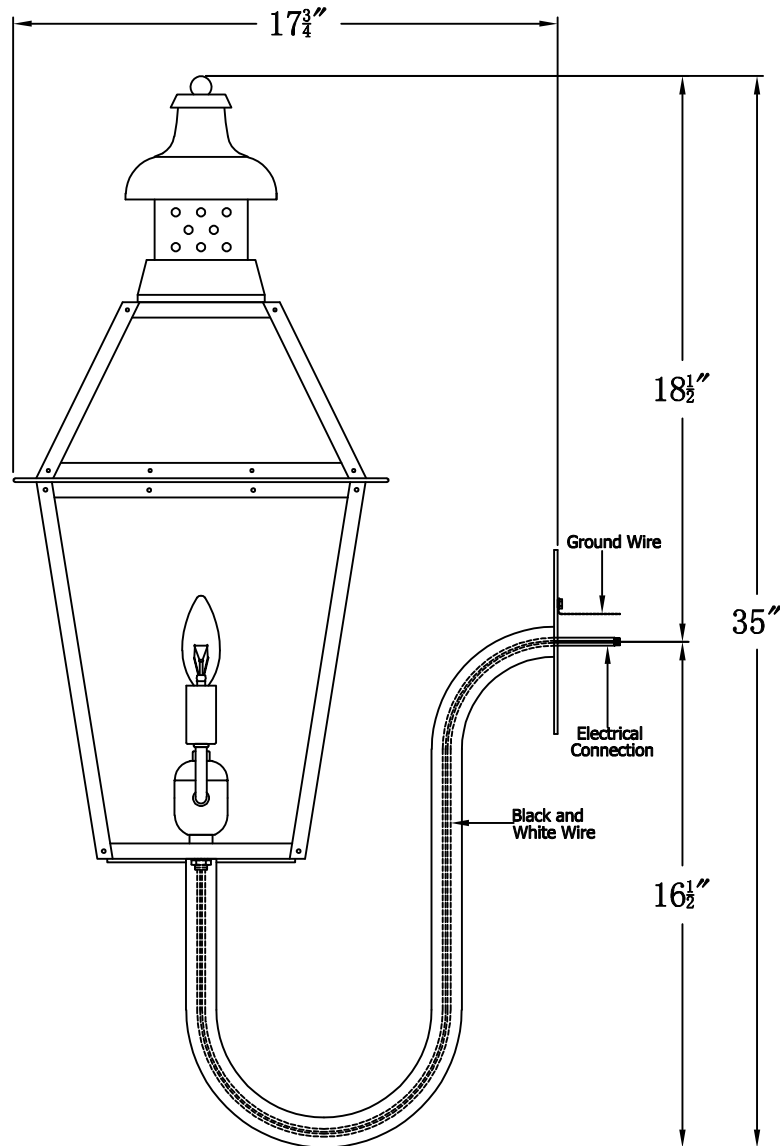

PEBBLE HILL 22 Electric With Gooseneck(PH-22E GNP2)

Front View of Mounting Plate

The CopperSmith

Product Description	Drawing Description	9152 Hard Drive
Sockets:2-E12 Candelabra	REV:A/0	Foley Alabama 36536
Watts:2-60W	Date:08/21/2021	SKU Number:PH-22E
	Drawing by:Jason Huang	Product Name:Pebble Hill 22 Electric