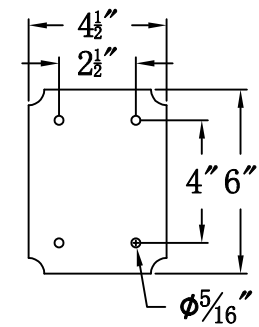

PEBBLE HILL 22 Electric With Gooseneck(PH-22E GNP2)

Front View of Mounting Plate

The CopperSmith

Product Description	Drawing Description	9152 Hard Drive
Sockets:2-E12 Candelabra	REV:A/0	Foley Alabama 36536
Watts:2-60W	Date:08/21/2021	SKU Number:PH-22E
	Drawing by:Jason Huang	Product Name:Pebble Hill 22 Electric