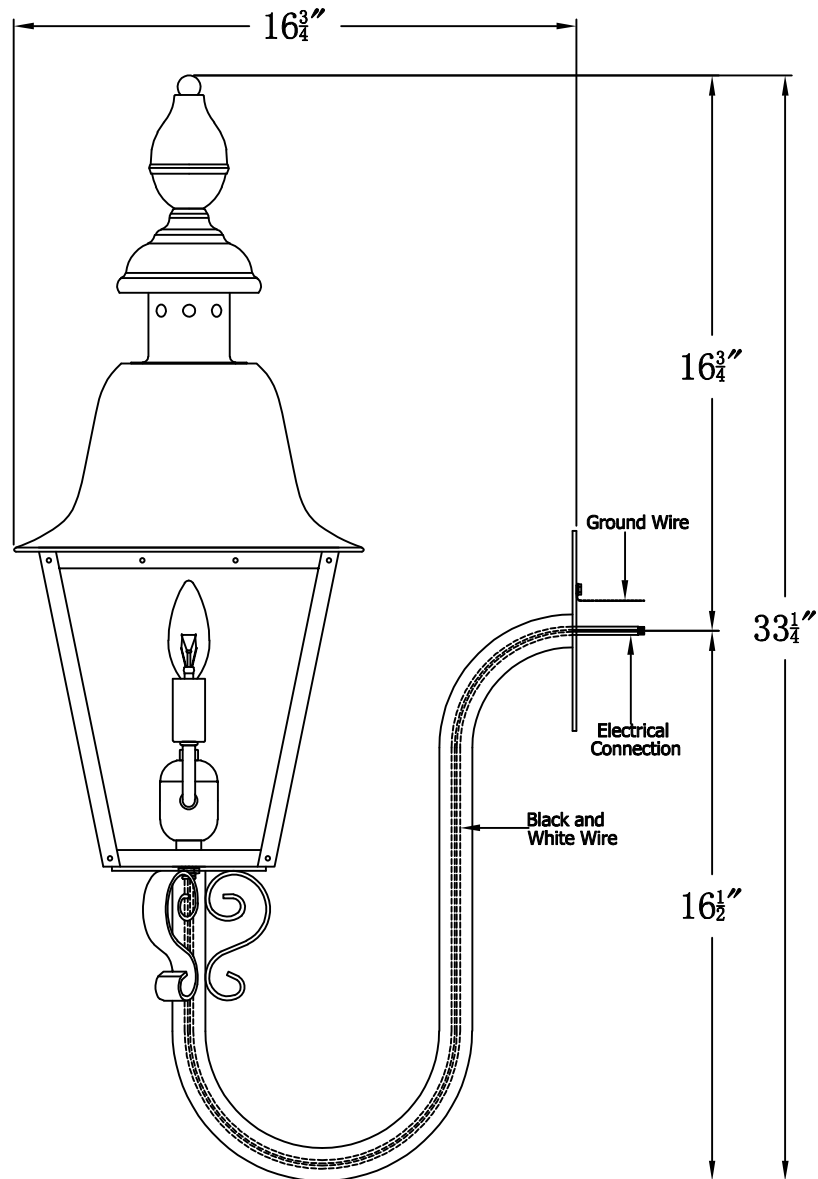

BELMONT 30 Electric With Gooseneck Scroll(BM-30E GNS1)

Front View of Mounting Plate

The CopperSmith

Product Description	Drawing Description	<u>9152 Hard Drive</u>
Sockets:2-E12 Candelabra	REV:A/0	Foley Alabama 36536
Watts:2-60W	Date:12/27/2021	SKU Number:BM-30E
	Drawing by:Jason Huang	Product Name:Belmont 30 Electric