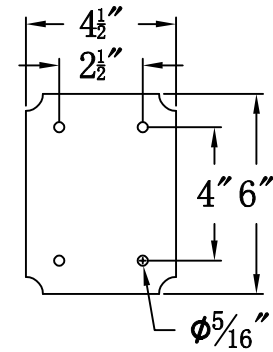

BELMONT 30 Electric With Gooseneck Scroll(BM-30E GNS1)

Front View of Mounting Plate

The CopperSmith

Product Description	Drawing Description	<u>9152 Hard Drive</u>
Sockets:2-E12 Candelabra	REV:A/0	Foley Alabama 36536
Watts:2-60W	Date:12/27/2021	SKU Number:BM-30E
	Drawing by:Jason Huang	Product Name:Belmont 30 Electric