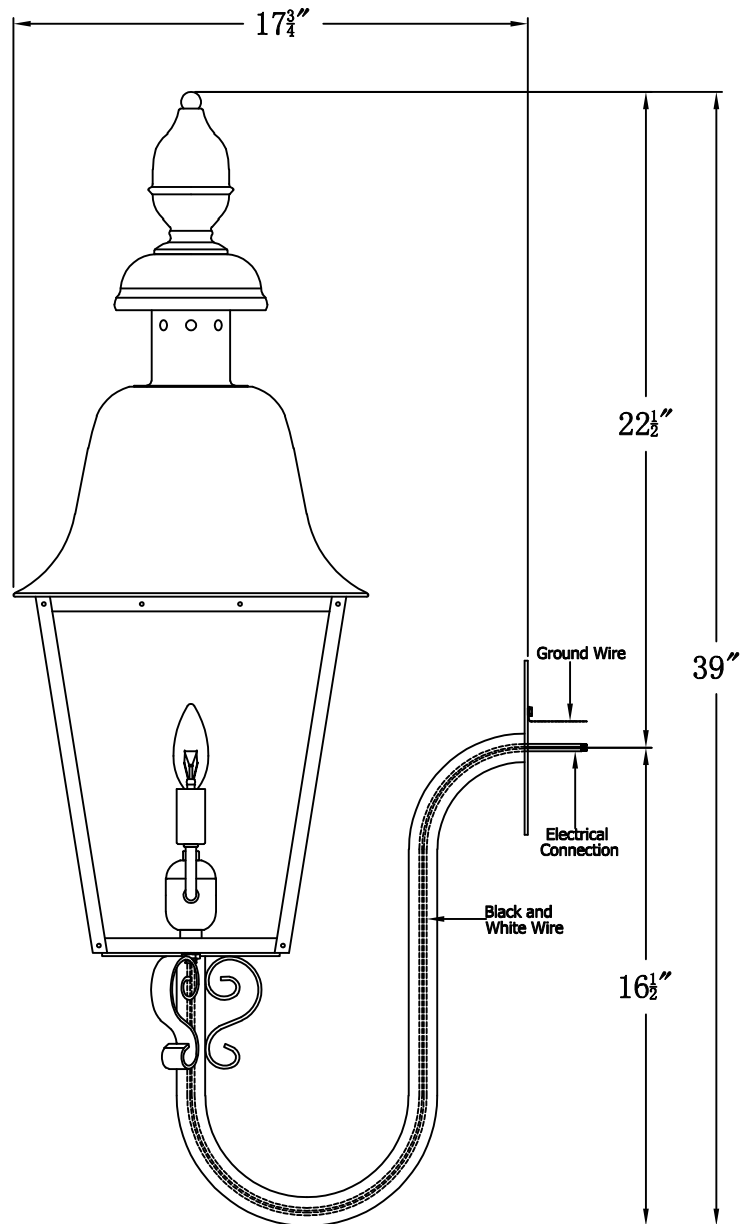

BELMONT 35 Electric With Gooseneck Scroll(BM-35E GNS2)

Front View of Mounting Plate

The CopperSmith

Product Description	Drawing Description	9152 Hard Drive Foley Alabama 36536
Sockets:2-E12 Candelabra	REV:A/0	
Watts:2-60W	Date:12/29/2021	SKU Number:BM-35E
	Drawing by:Jason Huang	Product Name:Belmont 35 Electric