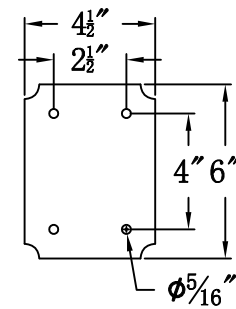

BELMONT 35 Electric With Gooseneck Scroll(BM-35E GNS2)

Front View of Mounting Plate

The CopperSmith

Product Description	Drawing Description	9152 Hard Drive Foley Alabama 36536
Sockets:2-E12 Candelabra	REV:A/0	
Watts:2-60W	Date:12/29/2021	SKU Number:BM-35E
	Drawing by:Jason Huang	Product Name:Belmont 35 Electric