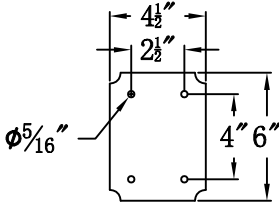

BELMONT 40 Electric With Gooseneck Scroll(BM-40E GNS6)

Front View of Mounting Plate

The CopperSmith

Product Description	Drawing Description	9152 Hard Drive
Sockets:3-E12 Candelabra	REV:A/0	Foley Alabama 36536
Watts:3-60W	Date:12/31/2021	SKU Number:BM-40E
	Drawing by:Jason Huang	Product Name:Belmont 40 Electric