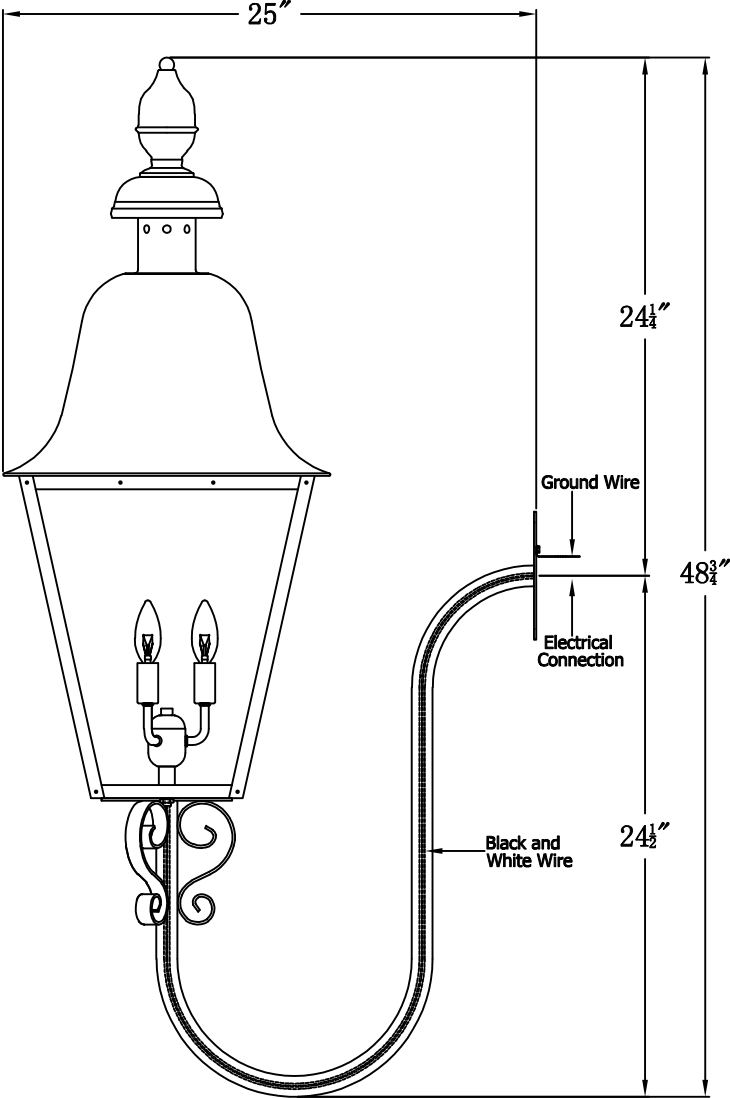

BELMONT 40 Electric With Gooseneck Scroll(BM-40E GNS6)

Front View of Mounting Plate

The CopperSmith

Product Description	Drawing Description	9152 Hard Drive
Sockets:3-E12 Candelabra	REV:A/0	Foley Alabama 36536
Watts:3-60W	Date:12/31/2021	SKU Number:BM-40E
	Drawing by:Jason Huang	Product Name:Belmont 40 Electric