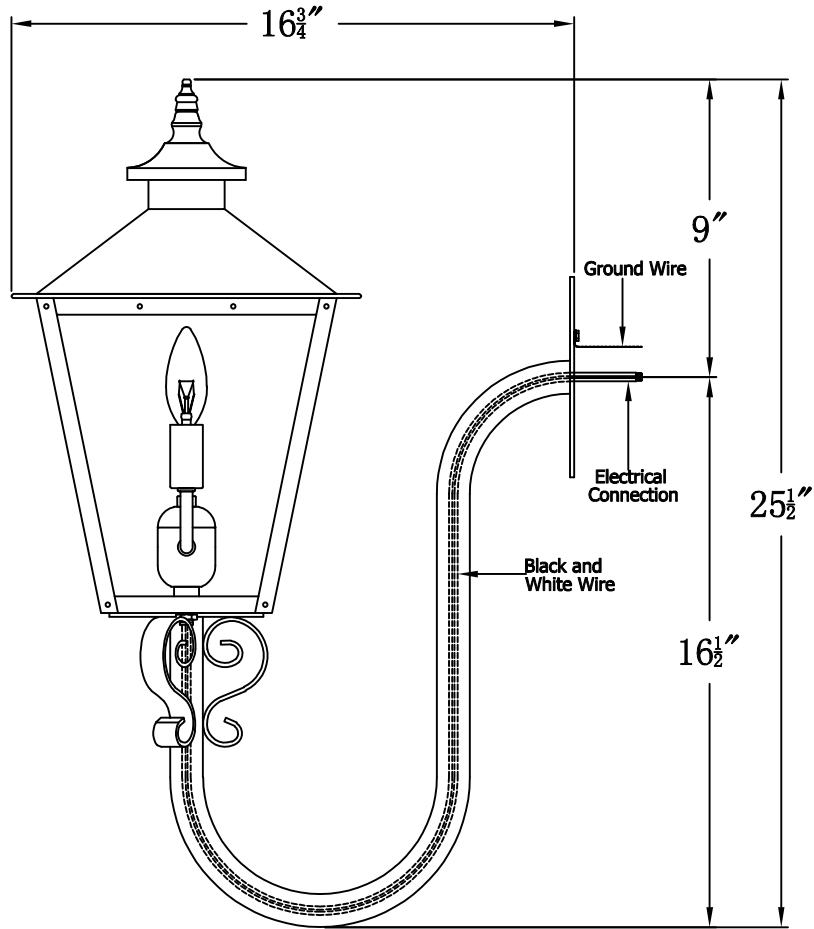

CONCEPTION STREET 41 Electric With Gooseneck Scroll(CS-41E GNS1)

Front View of Mounting Plate

The CopperSmith

Product Description	Drawing Description	9152 Hard Drive Foley Alabama 36536
Sockets:2-E12 Candelabra	REV:A/0	
Watts:2-60W	Date:0727/2021	SKU Number:CS-41E
	Drawing by:Jason Huang	Product Name:Conception Street 41 Electric