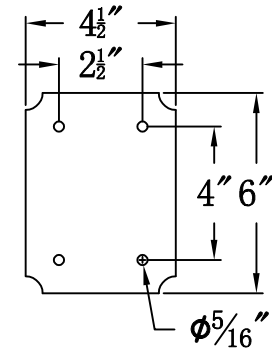

CONCEPTION STREET 41 Electric With Gooseneck Scroll(CS-41E GNS1)

Front View of Mounting Plate

The CopperSmith

Product Description	Drawing Description	9152 Hard Drive Foley Alabama 36536
Sockets:2-E12 Candelabra	REV:A/0	
Watts:2-60W	Date:0727/2021	SKU Number:CS-41E
	Drawing by:Jason Huang	Product Name:Conception Street 41 Electric