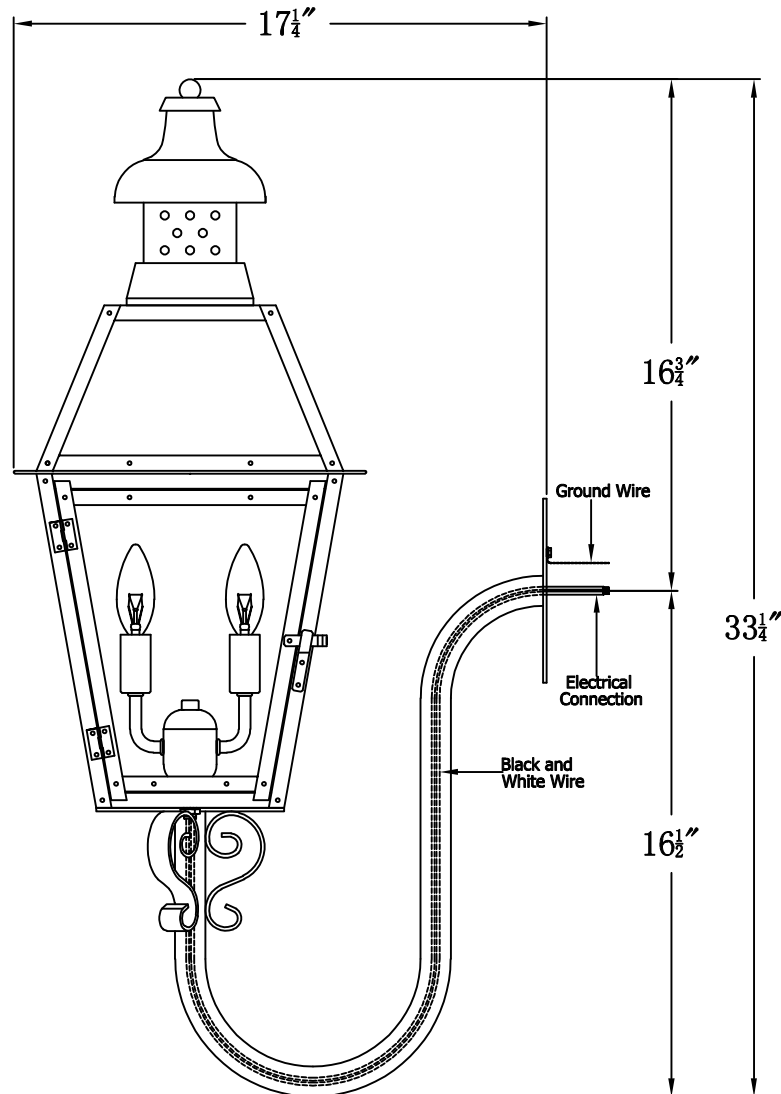

PEBBLE HILL 20 Electric With Gooseneck Scroll(PH-20E GNS2)

Front View of Mounting Plate

The CopperSmith

Product Description	Drawing Description	9152 Hard Drive
Sockets:2-E12 Candelabra	REV:A/0	Foley Alabama 36536
Watts:2-60W	Date:08/18/2021	SKU Number:PH-20E
	Drawing by:Jason Huang	Product Name:Pebble Hill 20 Electric