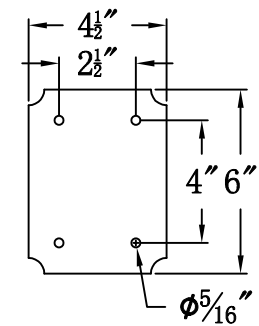

PEBBLE HILL 20 Electric With Gooseneck Scroll(PH-20E GNS2)

Front View of Mounting Plate

The CopperSmith

Product Description	Drawing Description	9152 Hard Drive
Sockets:2-E12 Candelabra	REV:A/0	Foley Alabama 36536
Watts:2-60W	Date:08/18/2021	SKU Number:PH-20E
	Drawing by:Jason Huang	Product Name:Pebble Hill 20 Electric