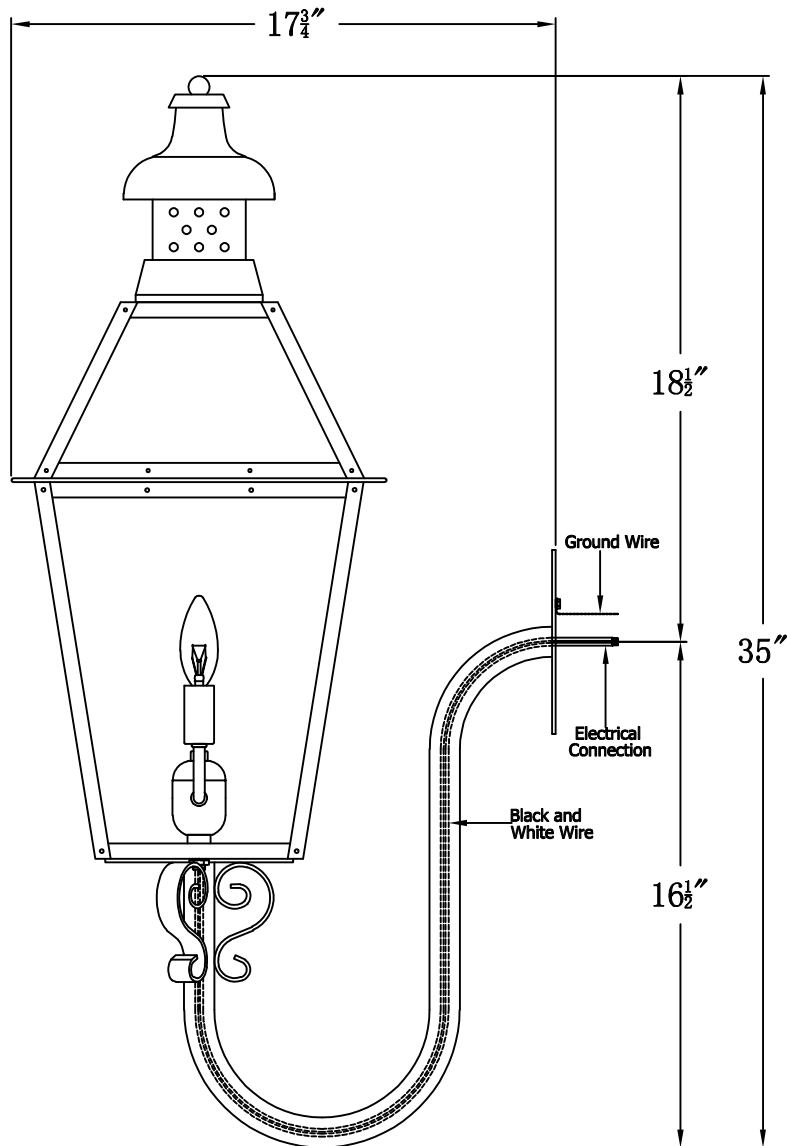

# PEBBLE HILL 22 Electric With Gooseneck Scroll(PH-22E GNS2)

Front View of Mounting Plate

## The CopperSmith

Product Description	Drawing Description	9152 Hard Drive
Sockets:2-E12 Candelabra	REV:A/0	Foley Alabama 36536
Watts:2-60W	Date:08/21/2021	SKU Number:PH-22E
	Drawing by:Jason Huang	Product Name:Pebble Hill 22 Electric