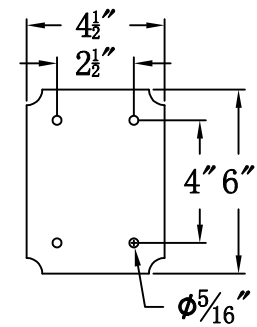

# PEBBLE HILL 22 Electric With Gooseneck Scroll(PH-22E GNS2)

Front View of Mounting Plate

## The CopperSmith

Product Description	Drawing Description	9152 Hard Drive
Sockets:2-E12 Candelabra	REV:A/0	Foley Alabama 36536
Watts:2-60W	Date:08/21/2021	SKU Number:PH-22E
	Drawing by:Jason Huang	Product Name:Pebble Hill 22 Electric