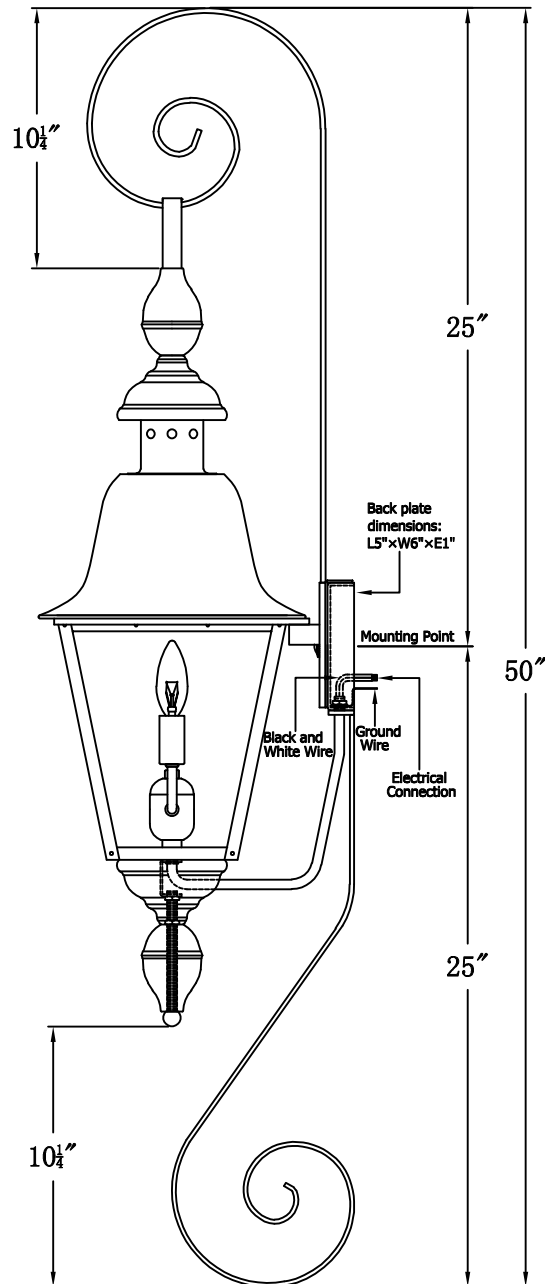

**BELMONT 30 Electric With Top Scroll And Bottom Scroll
(BM-30E TS5/BS1)**

The CopperSmith		
Product Description	Drawing Description	9152 Hard Drive
Sockets:2-E12 Candelabra	REV:A/0	Foley Alabama 36536
Watts:2-60W	Date:12/27/2021	SKU Number:BM-30E
	Drawing by:Jason Huang	Product Name:Belmont 30 Electric