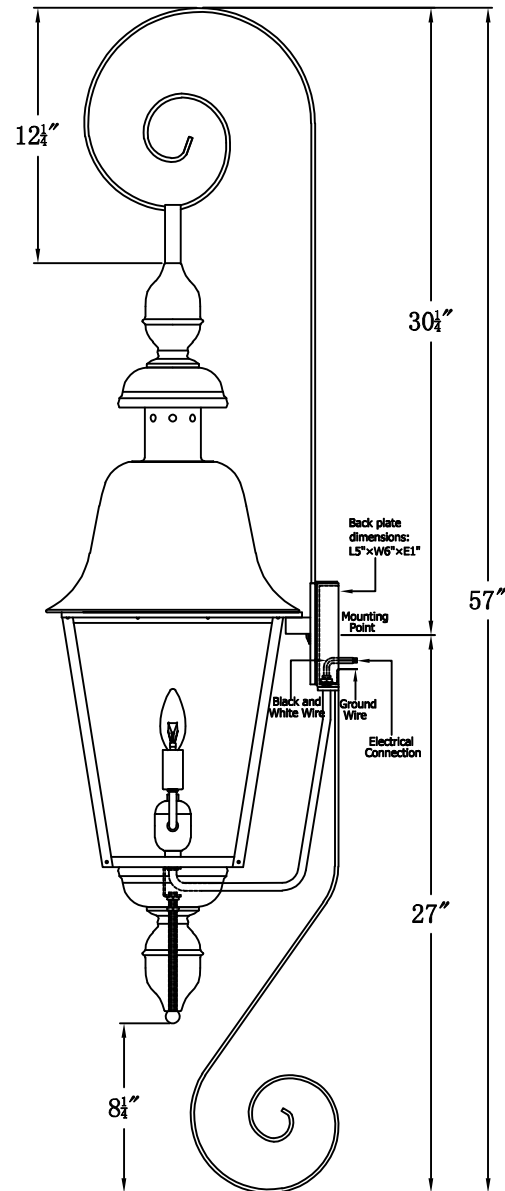

**BELMONT 35 Electric With Top Scroll And Bottom Scroll
(BM-35E TS10/BS2)**

The CopperSmith

		9152 Hard Drive
Product Description	Drawing Description	Foley Alabama 36536
Sockets:2-E12 Candelabra	REV:A/0	
Watts:2-60W	Date:12/29/2021	SKU Number:BM-35E
	Drawing by:Jason Huang	Product Name:Belmont 35 Electric