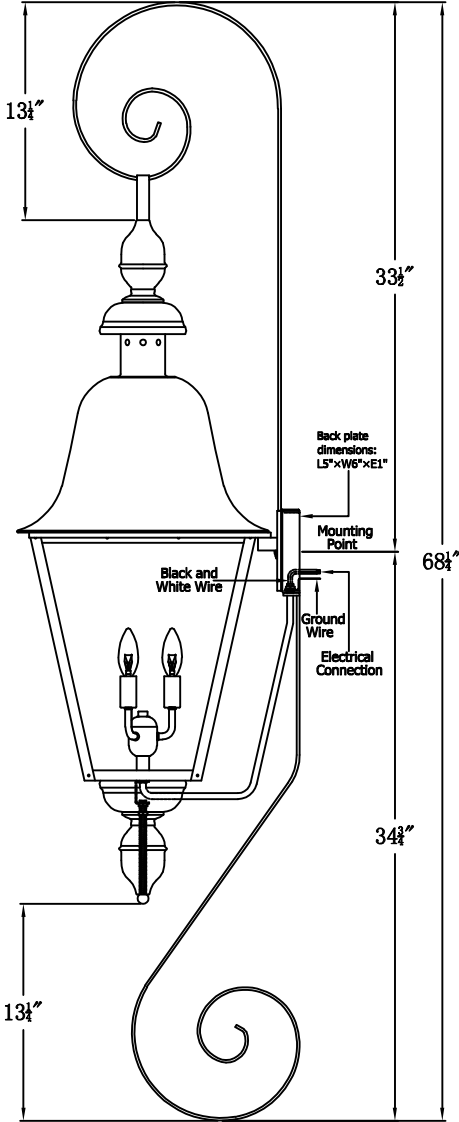

**BELMONT 40 Electric With Top Scroll And Bottom Scroll
(BM-40E TS14/BS6)**

The CopperSmith		
Product Description	Drawing Description	9152 Hard Drive
Sockets:3-E12 Candelabra	REV:A/0	Foley Alabama 36536
Watts:3-60W	Date:12/31/2021	SKU Number:BM-40E
	Drawing by:Jason Huang	Product Name:Belmont 40 Electric