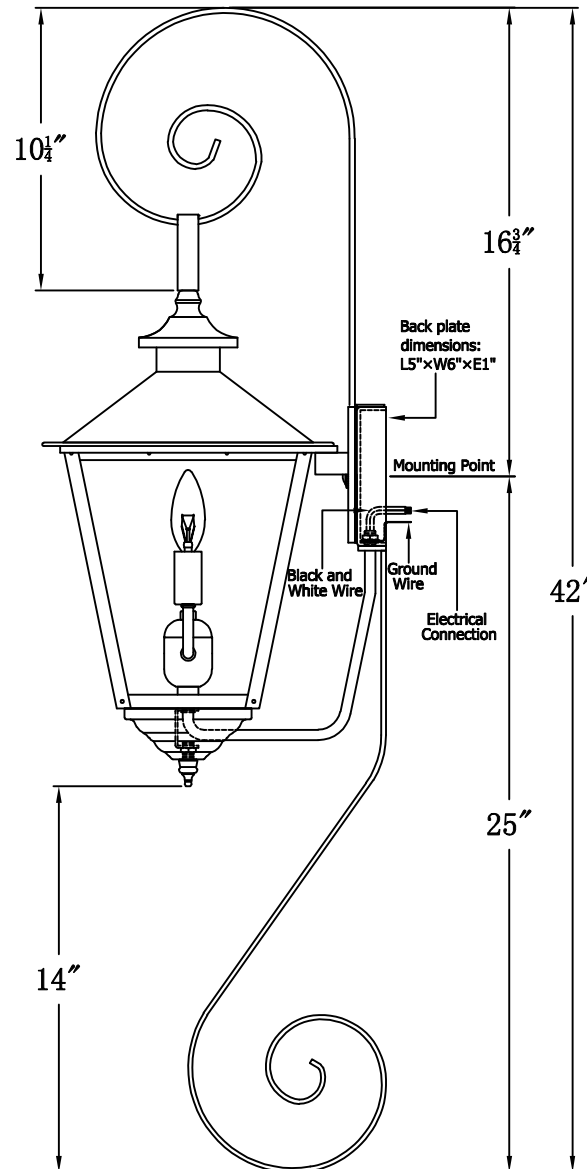

CONCEPTION STREET 41 Electric With Top Scroll And Bottom Scroll (CS-41E TS3/BS1)

The CopperSmith

| | | |
|--------------------------|------------------------|--|
| Product Description | Drawing Description | <u>9152 Hard Drive</u> |
| Sockets:2-E12 Candelabra | REV:A/0 | Foley Alabama 36536 |
| Watts:2-60W | Date:07/28/2021 | SKU Number:CS-41E |
| | Drawing by:Jason Huang | Product Name:Conception Street 41 Electric |