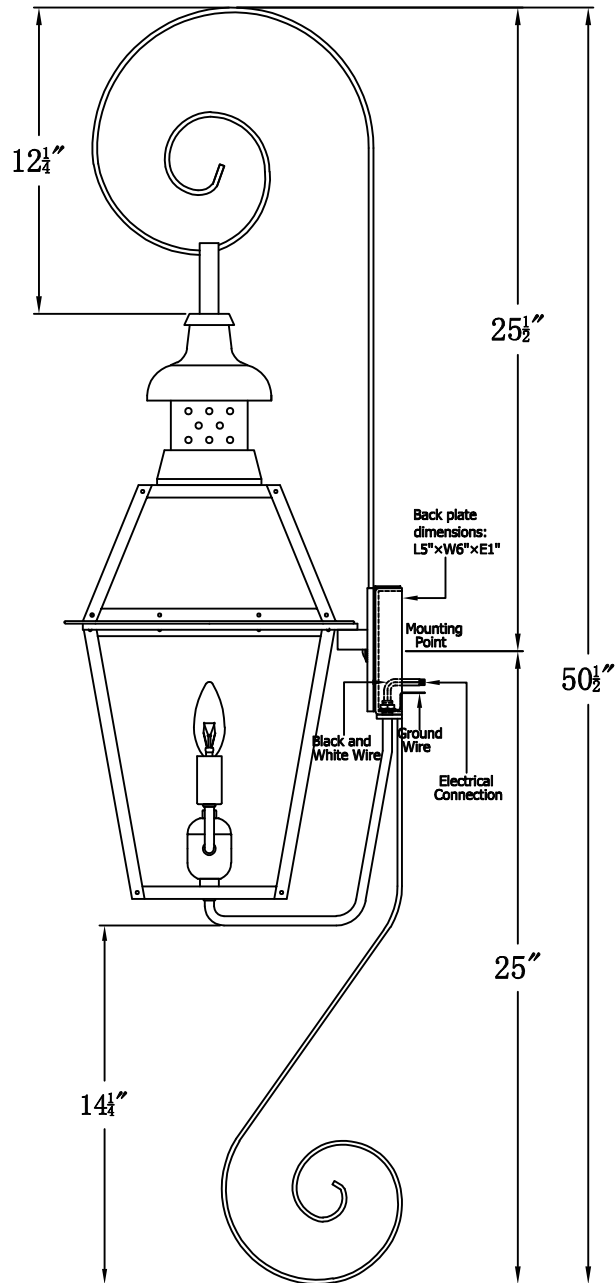

PEBBLE HILL 20 Electric With Top Scroll And Bottom Scroll  
(PH-20E TS9/BS1 )

The CopperSmith		
Product Description	Drawing Description	9152 Hard Drive Foley Alabama 36536
Sockets:2-E12 Candelabra	REV:A/0	SKU Number:PH-20E
Watts:2-60W	Date:08/18/2021	Product Name:Pebble Hill 20 Electric
	Drawing by:Jason Huang	