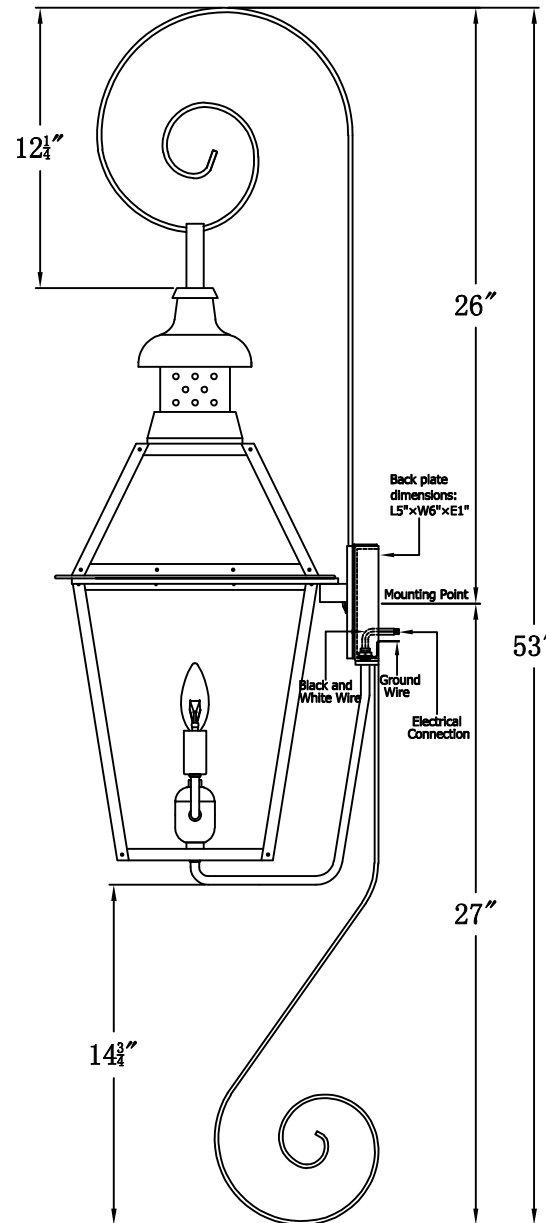

**PEBBLE HILL 22 Electric With Top Scroll And Bottom Scroll
(PH-22E TS9/BS2)**

The CopperSmith

Product Description		Drawing Description	<u>9152 Hard Drive</u>
Sockets:2-E12 Candelabra		REV:A/0	Foley Alabama 36536
Watts:2-60W		Date:08/23/2021	SKU Number:PH-22E
		Drawing by:Jason Huang	Product Name:Pebble Hill 22 Electric