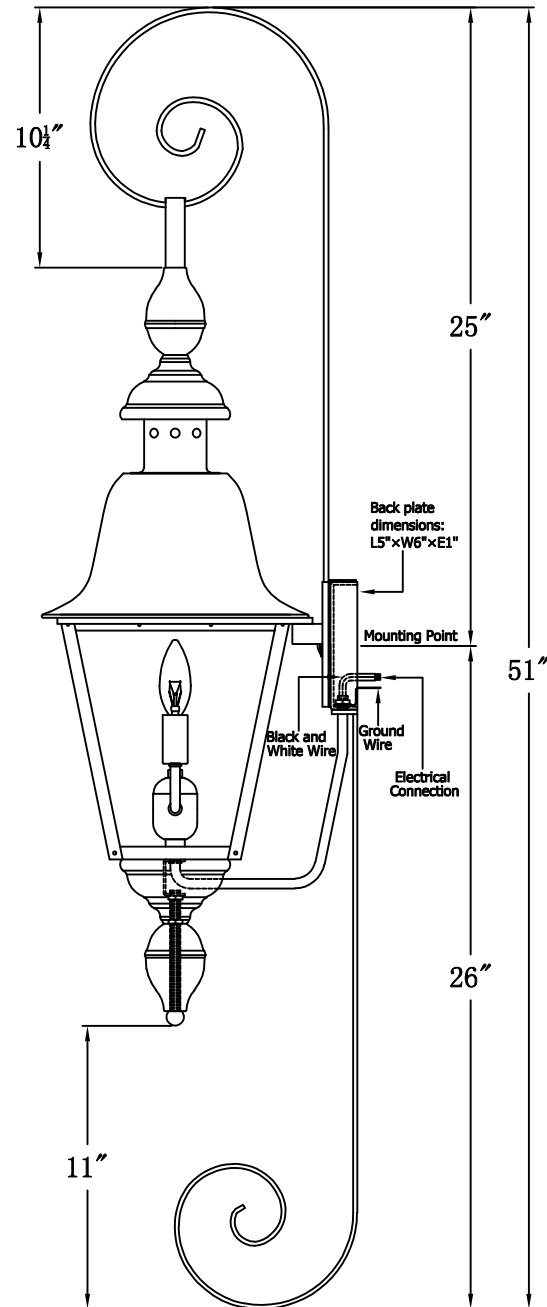

**BELMONT 30 Electric With Top Scroll And Reverse Bottom Scroll
(BM-30E TS5/RBS2)**

The CopperSmith		
Product Description	Drawing Description	9152 Hard Drive
Sockets:2-E12 Candelabra	REV:A/0	Foley Alabama 36536
Watts:2-60W	Date:12/27/2021	SKU Number:BM-30E
	Drawing by:Jason Huang	Product Name:Belmont 30 Electric