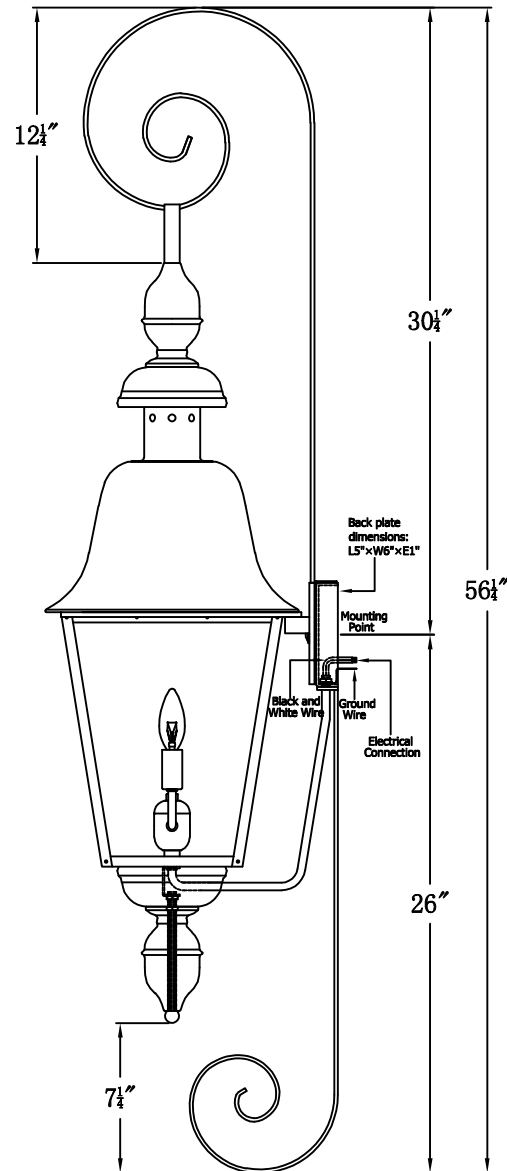

**BELMONT 35 Electric With Top Scroll And Reverse Bottom Scroll
(BM-35E TS10/RBS2)**

The CopperSmith

Product Description		9152 Hard Drive
Sockets:2-E12 Candelabra		Foley Alabama 36536
Watts:2-60W	Date:12/29/2021	SKU Number:BM-35E
	Drawing by:Jason Huang	Product Name:Belmont 35 Electric