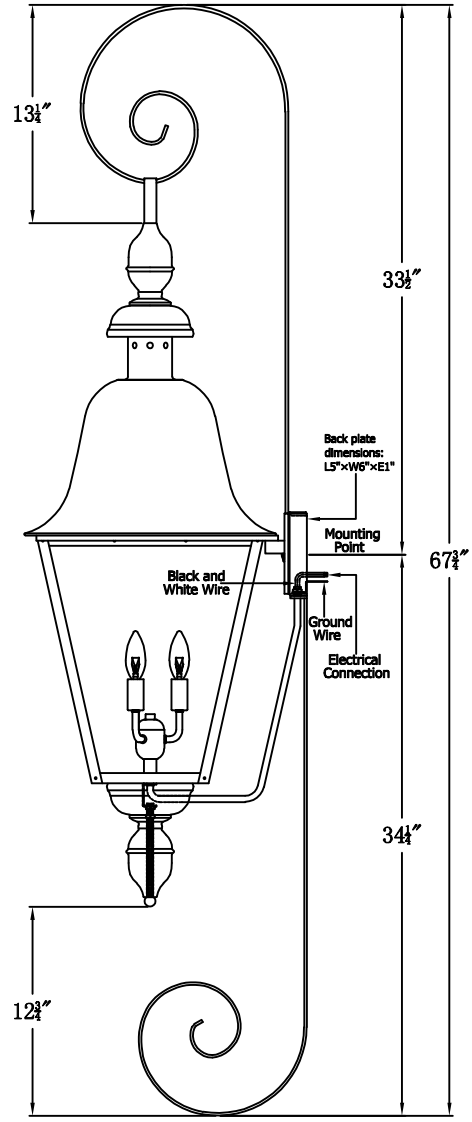

**BELMONT 40 Electric With Top Scroll And Reverse Bottom Scroll
(BM-40E TS14/RBS5)**

The CopperSmith		
Product Description	Drawing Description	9152 Hard Drive
Sockets:3-E12 Candelabra	REV:A/0	Foley Alabama 36536
Watts:3-60W	Date:12/31/2021	SKU Number:BM-40E
	Drawing by:Jason Huang	Product Name:Belmont 40 Electric