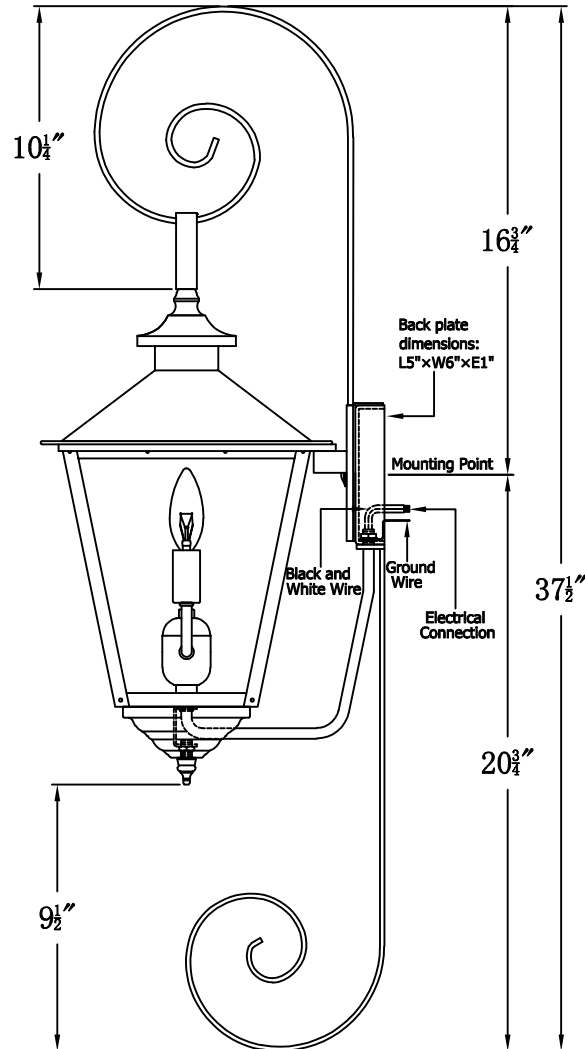

CONCEPTION STREET 41 Electric With Top Scroll And Reverse Bottom Scroll  
(CS-41E TS3/RBS1 )

The CopperSmith

Product Description	Drawing Description	9152 Hard Drive Foley Alabama 36536
Sockets:2-E12 Candelabra	REV:A/0	
Watts:2-60W	Date:07/28/2021	SKU Number:CS-41E
	Drawing by:Jason Huang	Product Name:Conception Street 41 Electric