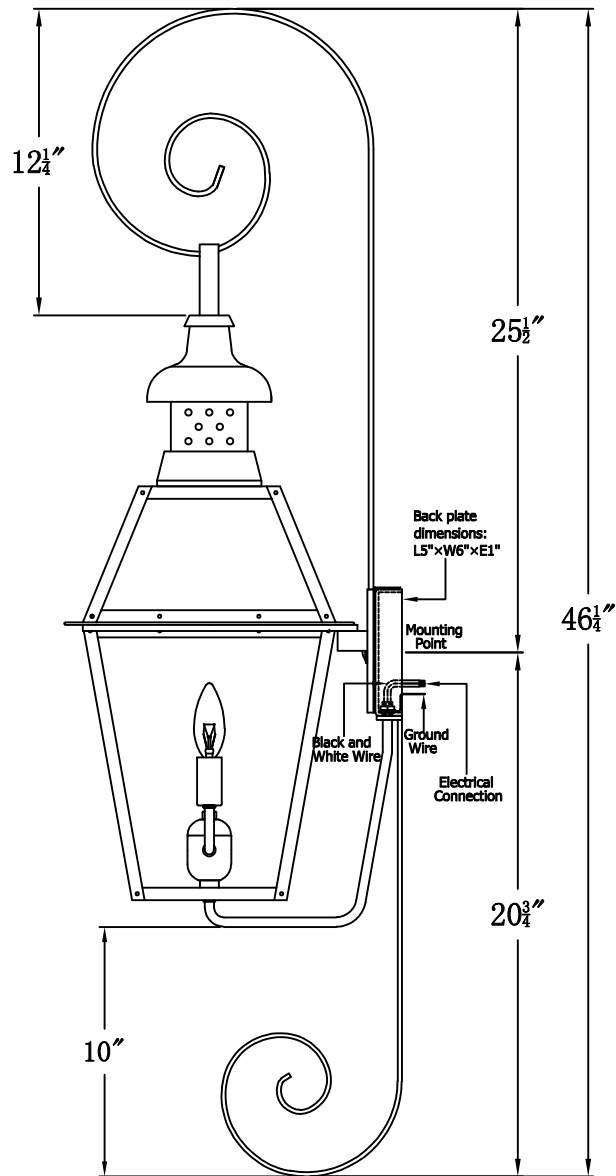

**PEBBLE HILL 20 Electric With Top Scroll And Reverse Bottom Scroll
(PH-20E TS9/RBS1)**

| The CopperSmith | | |
|--------------------------|------------------------|--------------------------------------|
| Product Description | Drawing Description | <u>9152 Hard Drive</u> |
| Sockets:2-E12 Candelabra | REV:A/0 | Foley Alabama 36536 |
| Watts:2-60W | Date:08/18/2021 | SKU Number:PH-20E |
| | Drawing by:Jason Huang | Product Name:Pebble Hill 20 Electric |