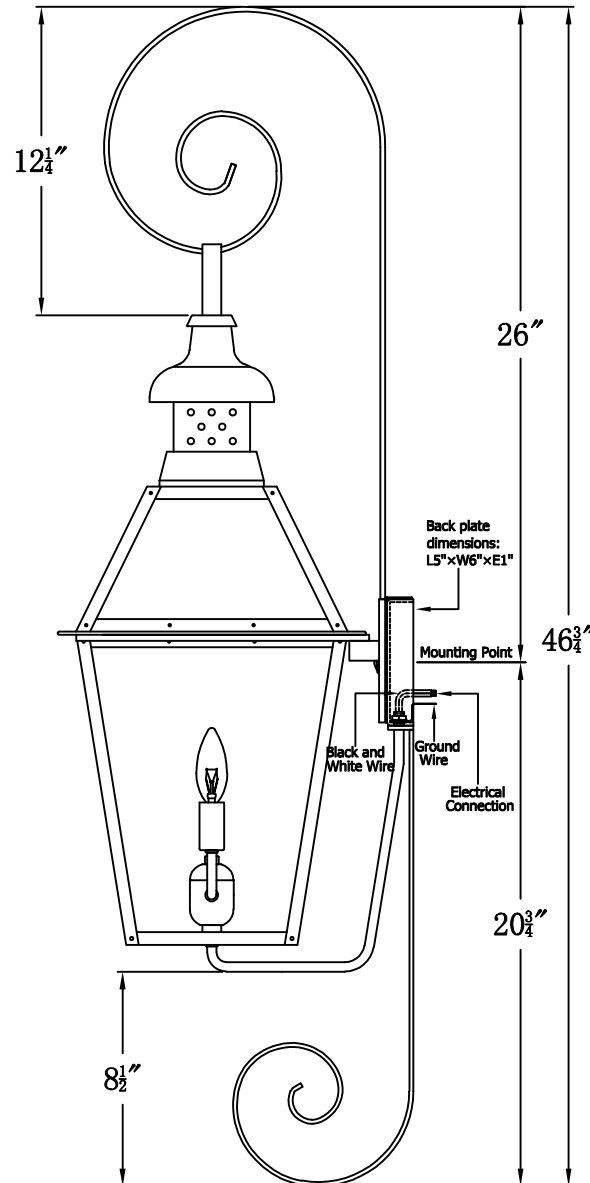

PEBBLE HILL 22 Electric With Top Scroll And Reverse Bottom Scroll
(PH-22E TS9/RBS1)

The CopperSmith

Product Description	Drawing Description	9152 Hard Drive Foley Alabama 36536
Sockets:2-E12 Candelabra	REV:A/0	
Watts:2-60W	Date:08/23/2021	SKU Number:PH-22E
	Drawing by:Jason Huang	Product Name:Pebble Hill 22 Electric