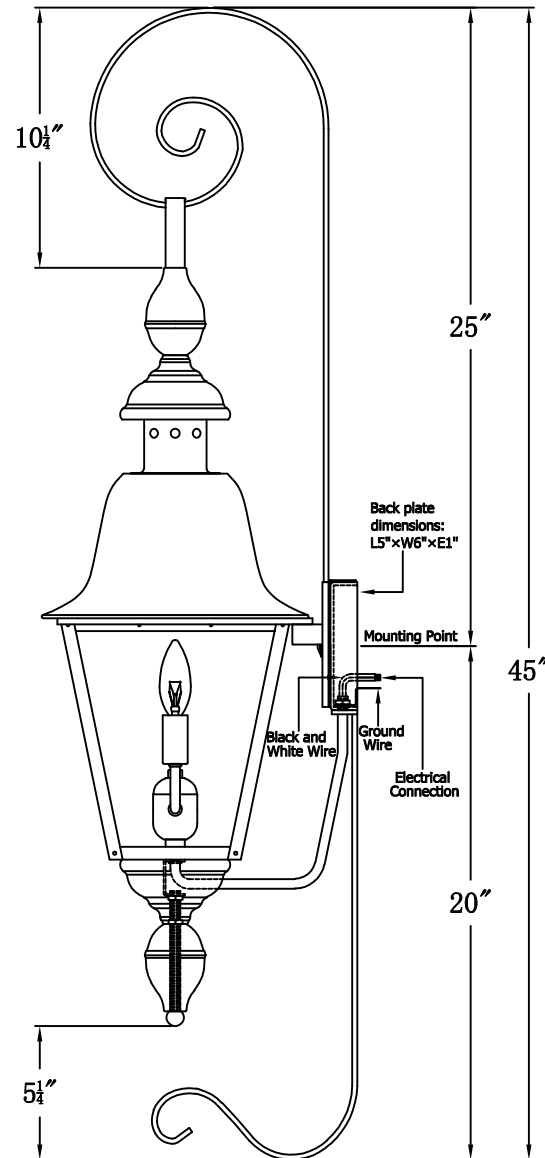

**BELMONT 30 Electric With Top Scroll And Bottom Farmhouse Hook
(BM-30E TS5/BFH6)**

The CopperSmith

Product Description		Drawing Description		9152 Hard Drive	
Sockets:2-E12 Candelabra		REV:A/0		Foley Alabama 36536	
Watts:2-60W		Date:12/27/2021		SKU Number:BM-30E	
		Drawing by:Jason Huang		Product Name:Belmont 30 Electric	