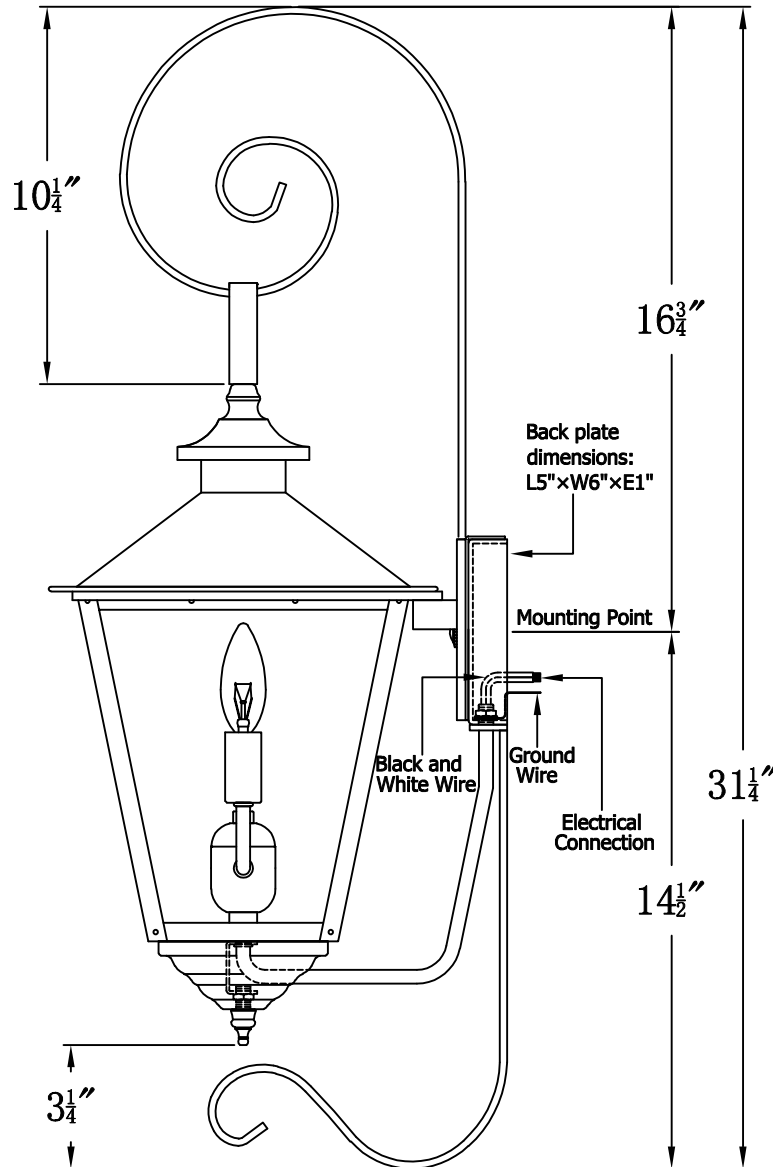

CONCEPTION STREET 41 Electric With Top Scroll And Bottom Farmhouse Hook (CS-41E TS3/BFH2)

The CopperSmith		
Product Description	Drawing Description	<u>9152 Hard Drive</u>
Sockets:2-E12 Candelabra	REV:A/0	Foley Alabama 36536
Watts:2-60W	Date:07/28/2021	SKU Number:CS-41E
	Drawing by:Jason Huang	Product Name:Conception Street 41 Electric