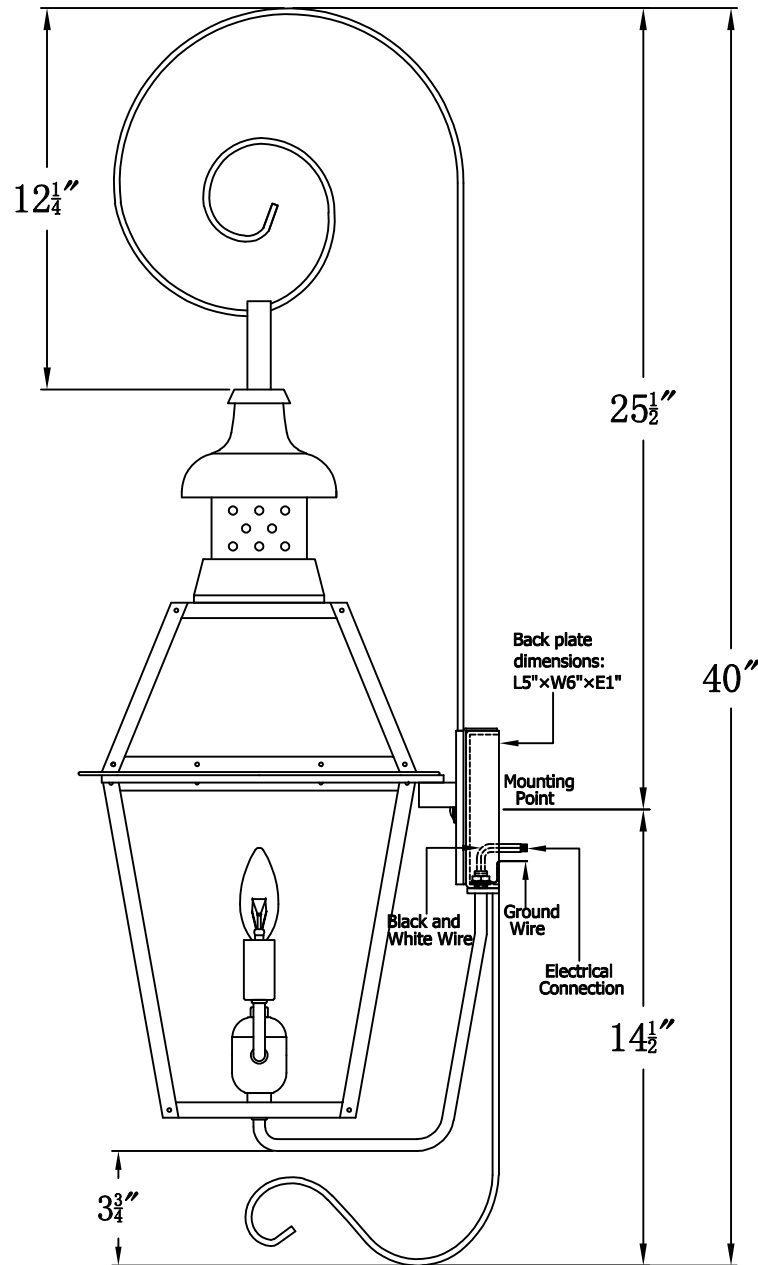

PEBBLE HILL 20 Electric With Top Scroll And Bottom Farmhouse Hook
(PH-20E TS9/BFH2)

The CopperSmith

| | | |
|--------------------------|------------------------|--------------------------------------|
| Product Description | Drawing Description | <u>9152 Hard Drive</u> |
| Sockets:2-E12 Candelabra | REV:A/0 | Foley Alabama 36536 |
| Watts:2-60W | Date:08/18/2021 | SKU Number:PH-20E |
| | Drawing by:Jason Huang | Product Name:Pebble Hill 20 Electric |