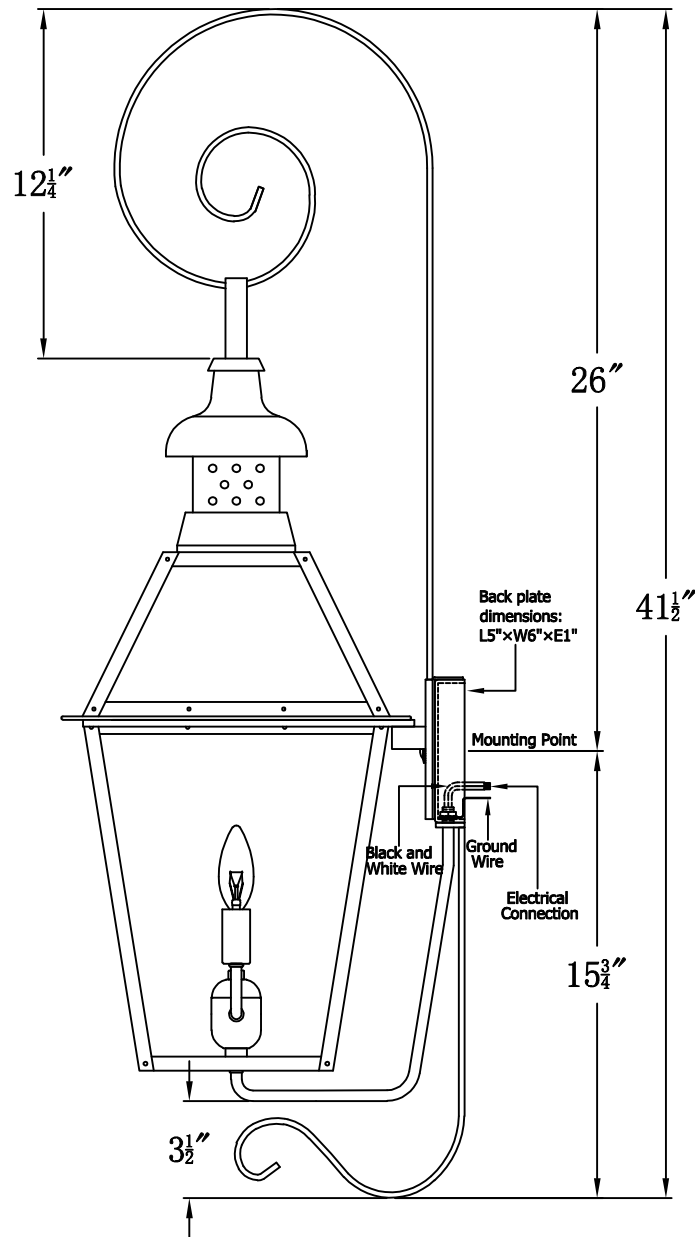

PEBBLE HILL 22 Electric With Top Scroll And Bottom Farmhouse Hook  
(PH-22E TS9/BFH3 )

The CopperSmith

Product Description	Drawing Description	<u>9152 Hard Drive</u>
Sockets:2-E12 Candelabra	REV:A/0	Foley Alabama 36536
Watts:2-60W	Date:08/23/2021	SKU Number:PH-22E
	Drawing by:Jason Huang	Product Name:Pebble Hill 22 Electric