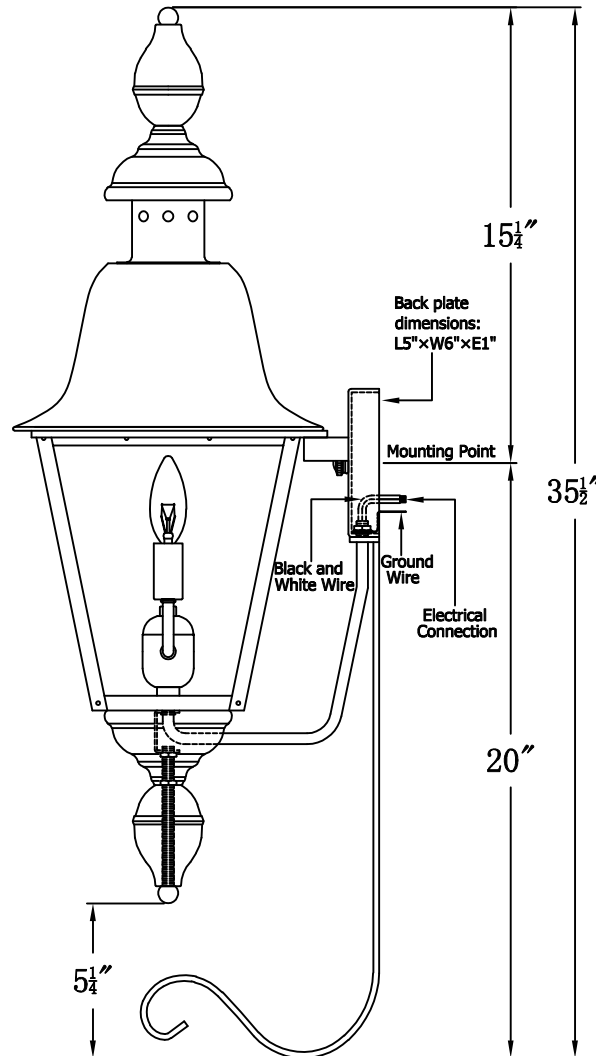

**BELMONT 30 Electric With Bottom Farmhouse Hook  
(BM-30E BFH6 )**

**The CopperSmith**

Product Description	Drawing Description	9152 Hard Drive
Sockets:2-E12 Candelabra	REV:A/0	Foley Alabama 36536
Watts:2-60W	Date:12/27/2021	SKU Number:BM-30E
	Drawing by:Jason Huang	Product Name:Belmont 30 Electric