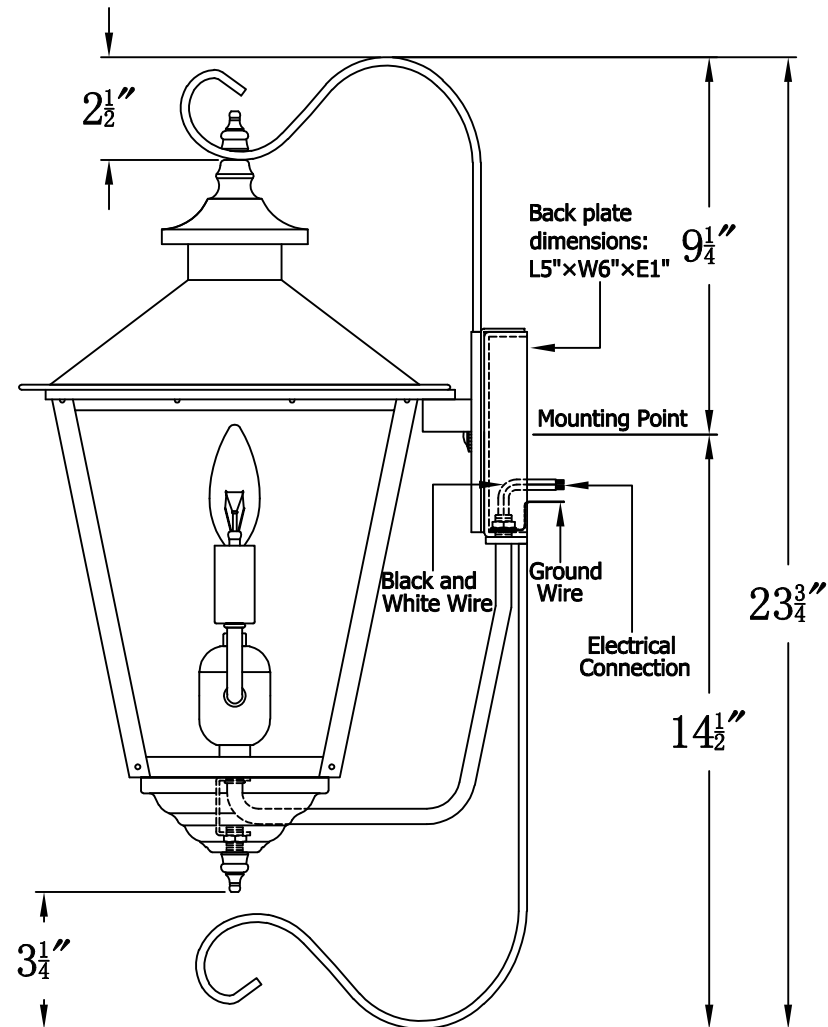

CONCEPTION STREET 41 Electric With Top And Bottom Farmhouse Hook  
(CS-41E FH3/BFH2)

The CopperSmith

Product Description	Drawing Description	<u>9152 Hard Drive</u> Foley Alabama 36536
Sockets:2-E12 Candelabra	REV:A/0	
Watts:2-60W	Date:07/28/2021	SKU Number:CS-41E
	Drawing by:Jason Huang	Product Name:Conception Street 41 Electric