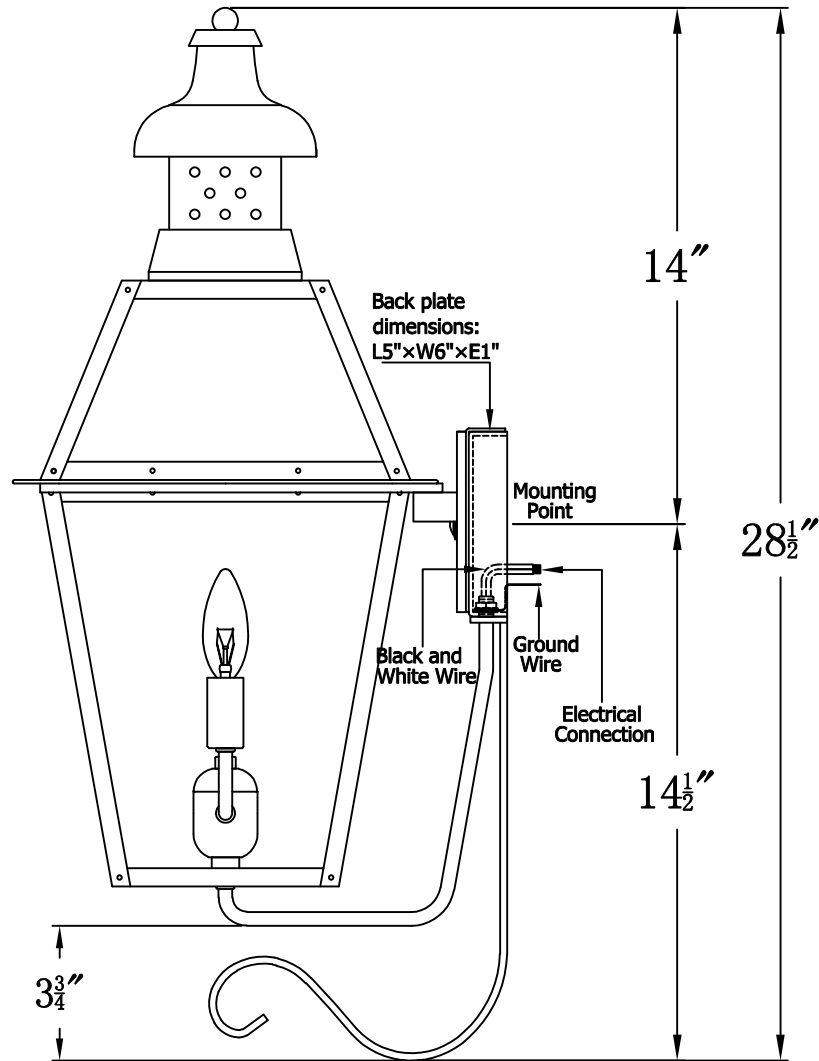

PEBBLE HILL 20 Electric With Bottom Farmhouse Hook  
(PH-20E BFH2 )

The CopperSmith		
Product Description	Drawing Description	<u>9152 Hard Drive</u>
Sockets:2-E12 Candelabra	REV:A/0	Foley Alabama 36536
Watts:2-60W	Date:08/18/2021	SKU Number:PH-20E
	Drawing by:Jason Huang	Product Name:Pebble Hill 20 Electric