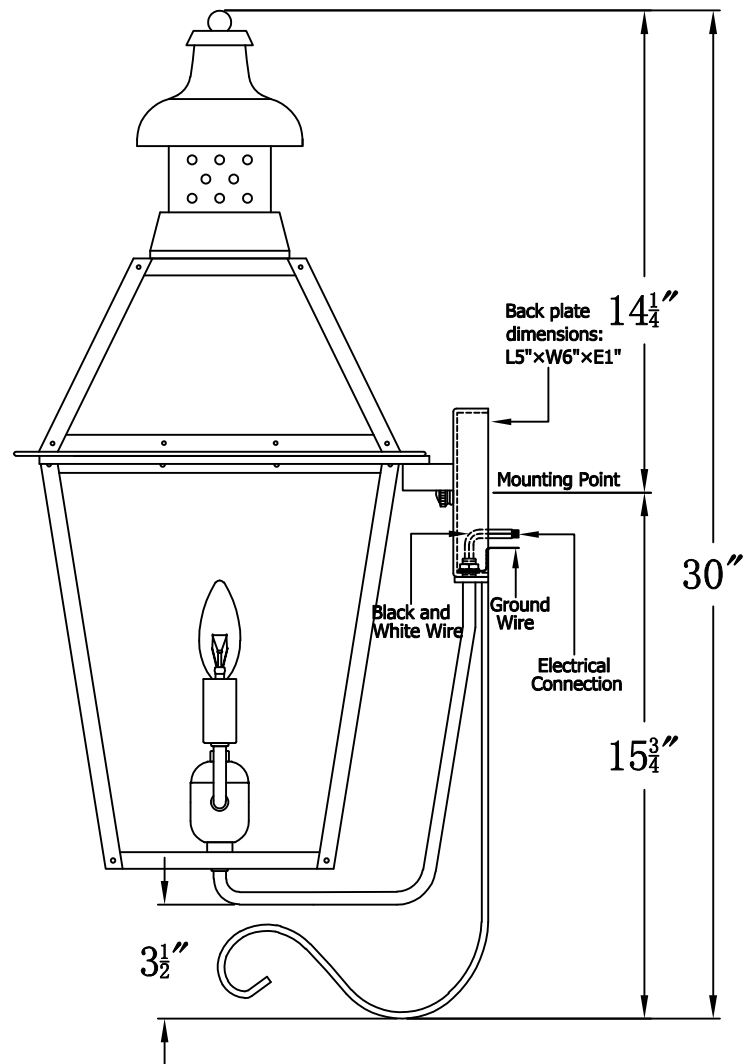

PEBBLE HILL 22 Electric With Bottom Farmhouse Hook
(PH-22E BFH3)

The CopperSmith

Product Description	Drawing Description	9152 Hard Drive Foley Alabama 36536
Sockets:2-E12 Candelabra	REV:A/0	
Watts:2-60W	Date:08/23/2021	SKU Number:PH-22E
	Drawing by:Jason Huang	Product Name:Pebble Hill 22 Electric