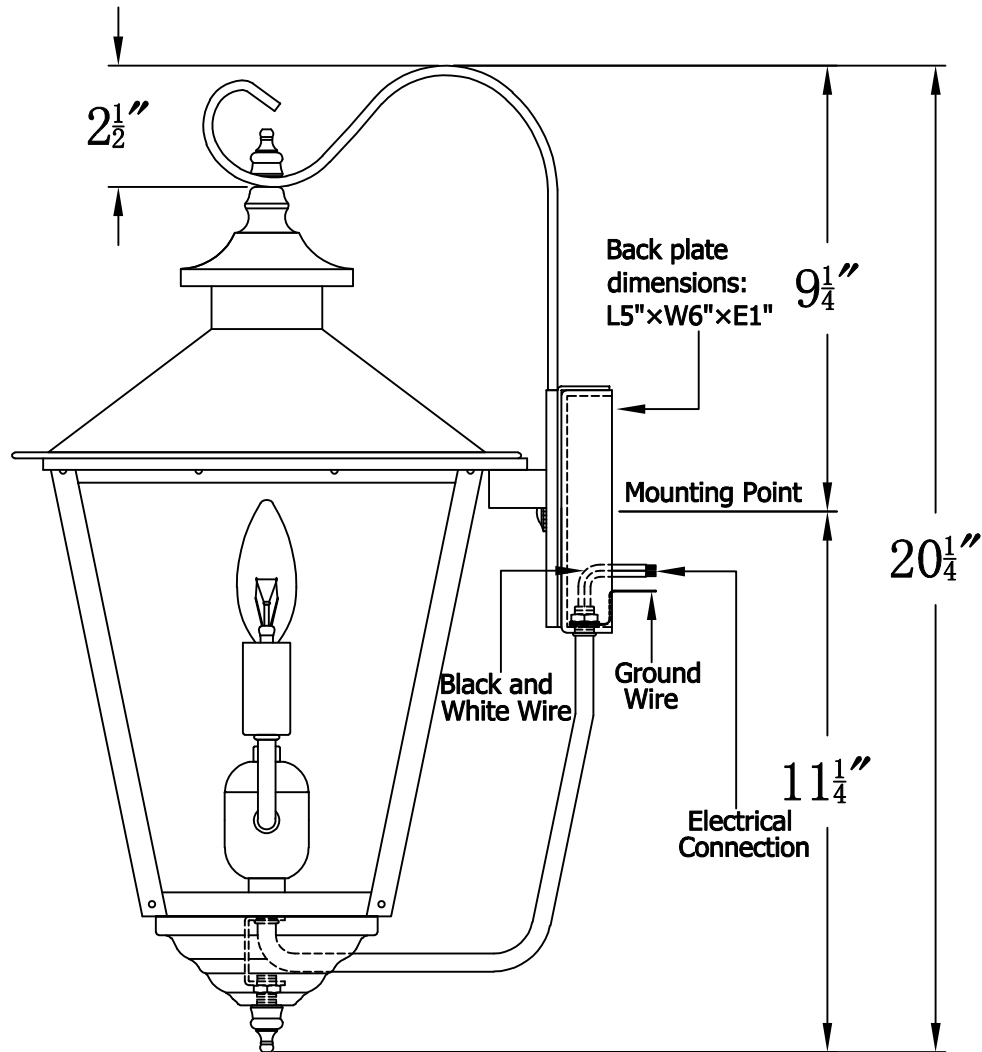

CONCEPTION STREET 41 Electric With Farm House Hook  
(CS-41E FH3 )

The CopperSmith

Product Description	Drawing Description	9152 Hard Drive Foley Alabama 36536
Sockets:2-E12 Candelabra	REV:A/0	
Watts:2-60W	Date:08/04/2021	SKU Number:CS-41E
	Drawing by:Jason Huang	Product Name:Conception Street 41 Electric