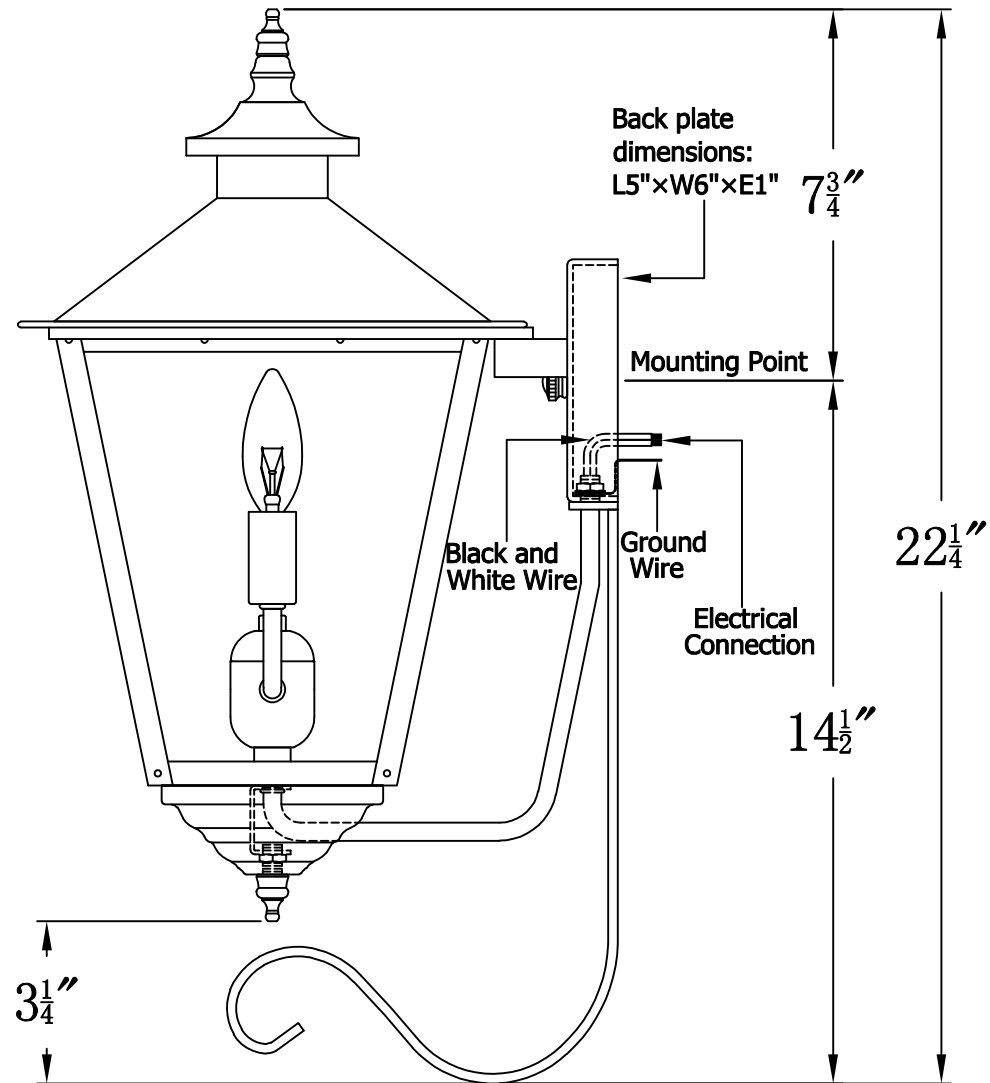

CONCEPTION STREET 41 Electric With Bottom Farmhouse Hook
(CS-41E BFH2)

The CopperSmith

Product Description	Drawing Description	9152 Hard Drive Foley Alabama 36536
Sockets:2-E12 Candelabra	REV:A/0	
Watts:2-60W	Date:08/04/2021	SKU Number:CS-41E
	Drawing by:Jason Huang	Product Name:Conception Street 41 Electric