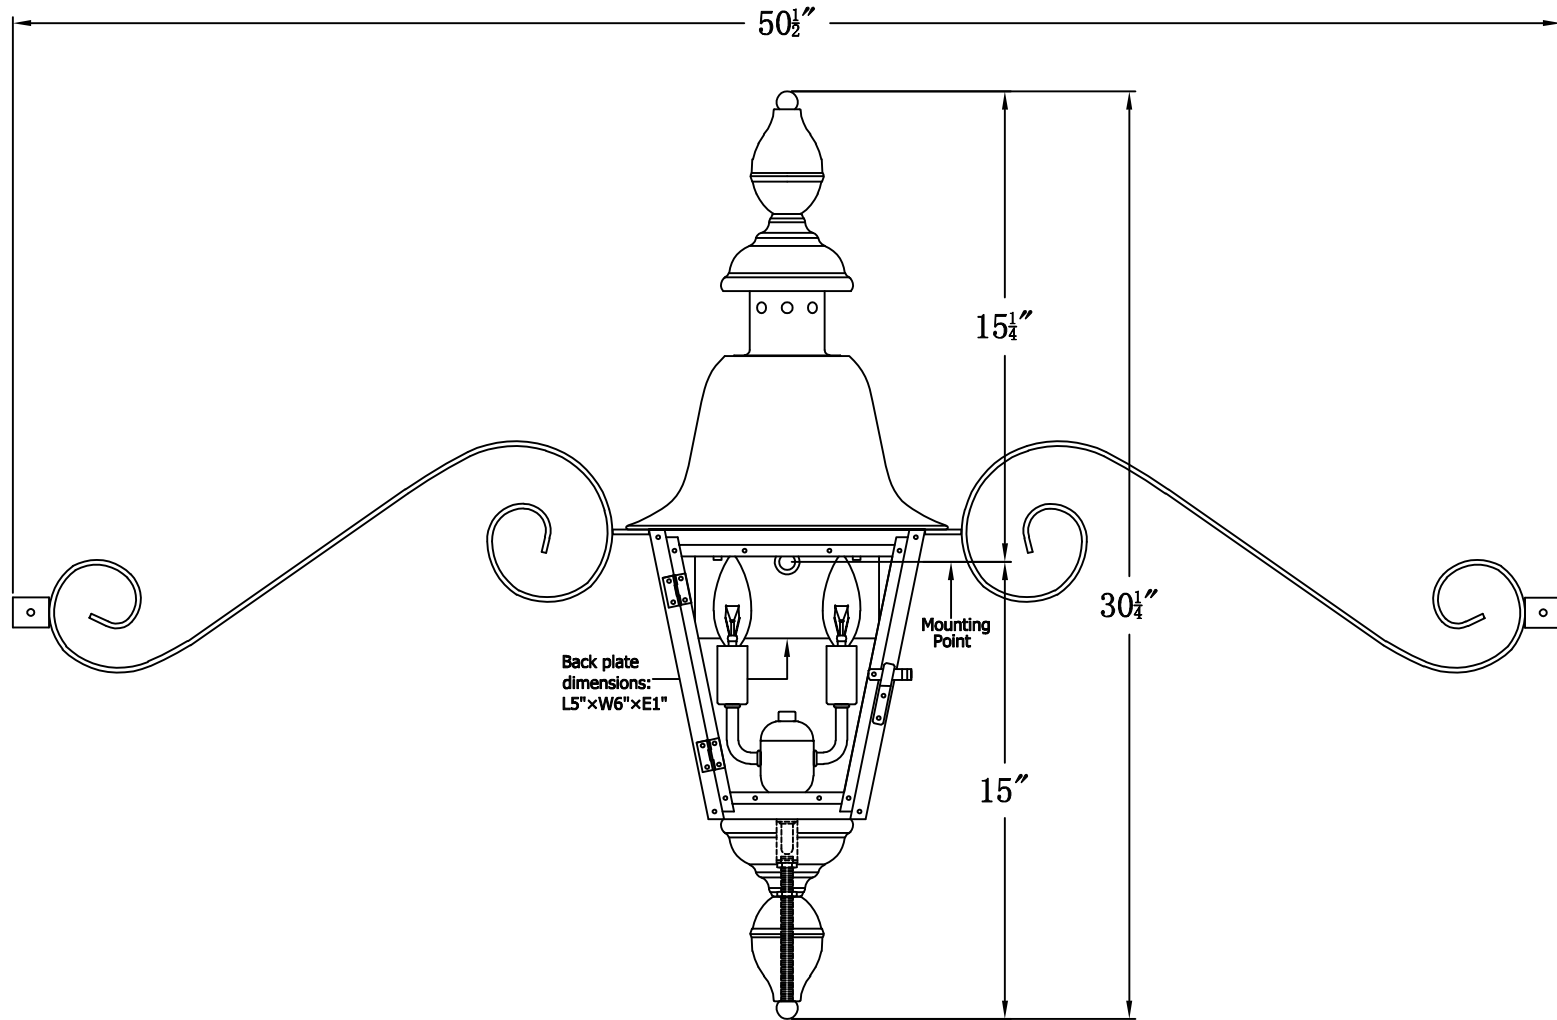

# BELMONT 30 Electric With Classic Moustache (BM-30E CMS)

## The CopperSmith

Product Description	Drawing Description	9152 Hard Drive
Sockets:2-E12 Candelabra	REV:A/0	Foley Alabama 36536
Watts:2-60W	Date:12/25/2021	SKU Number:BM-30E
	Drawing by:Jason Huang	Product Name:Belmont 30 Electric